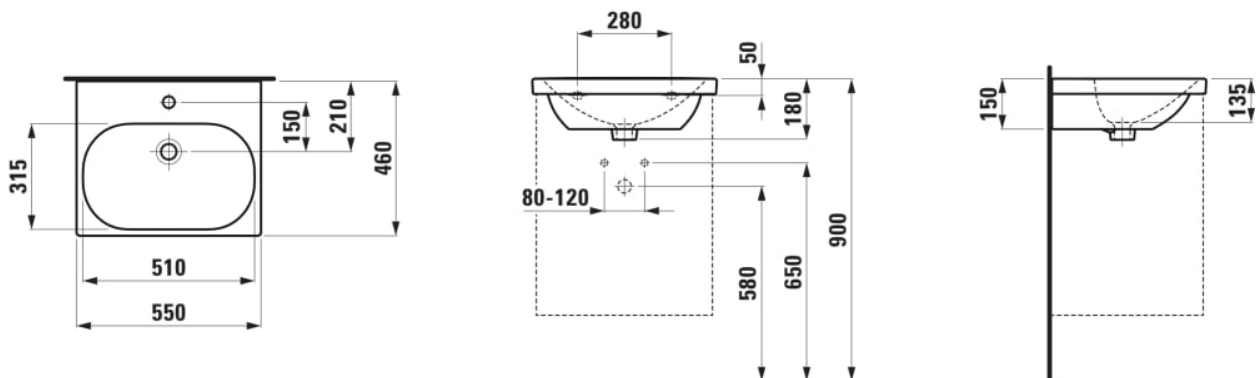

LUA

Washbasin

DIMENSIONS

Length	550 mm
Width	460 mm
Height	180 mm

COLOUR AND FINISH

<input type="checkbox"/>	400 White LCC (LAUFEN Clean Coat)
--------------------------	-----------------------------------

OPTIONS

104 - one tap hole, centre

Basin capacity (l) : 0

Bowl depth (mm) : 135

Bowl length (mm) : 510

Bowl position : Central

Bowl width (mm) : 315

Installation type : Wall-hung

Internal Shape : 4 - Oval

Material : Ceramics

Net weight (kg) : 13.3

Shape : Rectangular

Taphole configuration : 1 taphole in the middle

TECHNICAL DRAWINGS

COMPATIBLE WITH

Basin mixer, projection 135 mm, fixed spout, Eco+ function, without pop-up waste

H3110810041201

Basin mixer, projection 135 mm, fixed spout, Eco+ function, with pop-up waste

H3110810041241

Vanity unit, 2 drawers, matches vanity washbasin H810082

H403522112...1

LANI Towel frame 550 x 420 for washbasins MEDA, LUA, LAUFEN PRO S