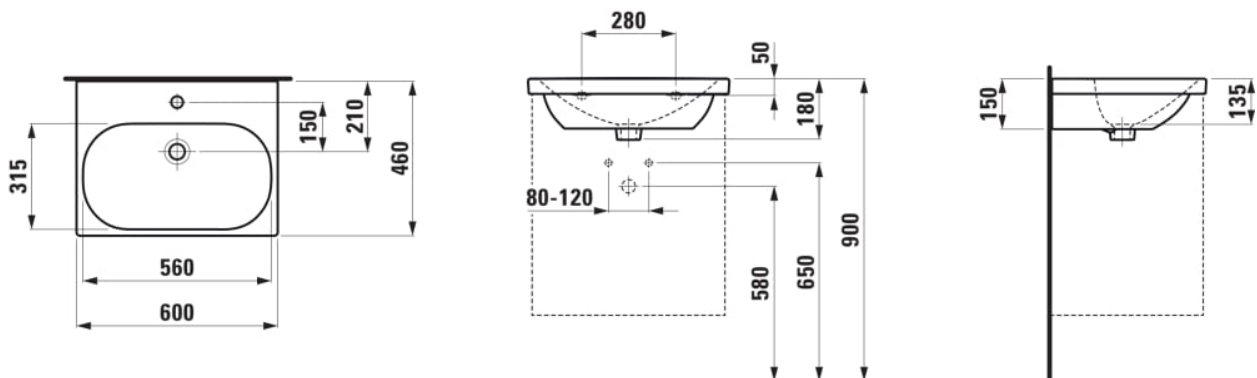

LUA

Washbasin

DIMENSIONS

Length	600 mm
Width	460 mm
Height	50 mm

COLOUR AND FINISH

<input type="checkbox"/>	000 White
--------------------------	-----------

OPTIONS

104 - one tap hole, centre

Basin capacity (l) : 0

Bowl depth (mm) : 135

Bowl length (mm) : 560

Bowl position : Central

Bowl width (mm) : 315

Installation type : Wall-hung

Internal Shape : 4 - Oval

Material : Ceramics

Net weight (kg) : 14.4

Shape : Rectangular

Taphole configuration : 1 taphole in the middle

TECHNICAL DRAWINGS

COMPATIBLE WITH

Basin mixer, projection 135 mm, fixed spout, Eco+ function, without pop-up waste

H3110810041201

Basin mixer, projection 135 mm, fixed spout, Eco+ function, with pop-up waste

H3110810041241

Vanity unit, 2 drawers, matches vanity washbasin H810083, H817433, H810333

H403532112...1

LANI Towel frame 600 x 420 for washbasins Kartell • LAUFEN, MEDA, LUA, LAUFEN PRO S