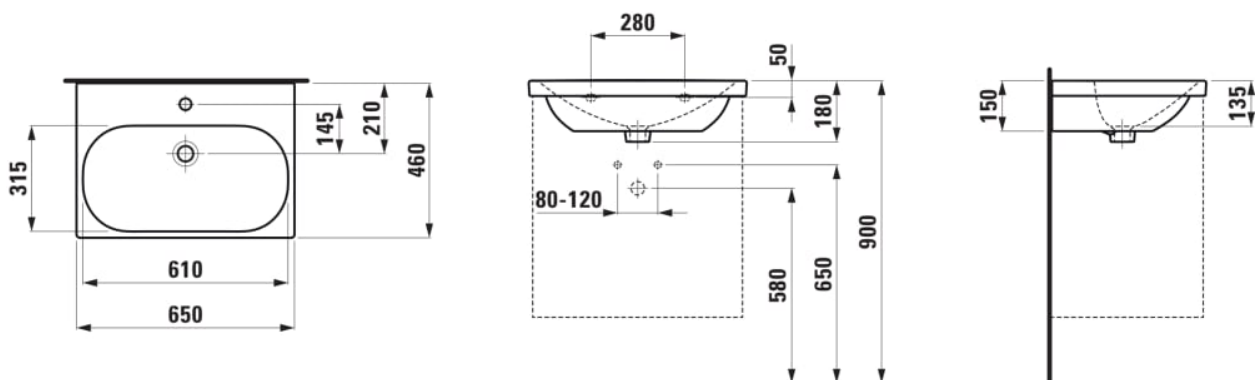

LUA

Washbasin

DIMENSIONS

Length	650 mm
Width	460 mm
Height	50 mm

COLOUR AND FINISH

000 White

OPTIONS

104 - one tap hole, centre

Basin capacity (l) : 0

Bowl depth (mm) : 135

Bowl length (mm) : 610

Bowl position : Central

Bowl width (mm) : 315

Installation type : Wall-hung

Internal Shape : 4 - Oval

Material : Ceramics

Net weight (kg) : 15.7

Shape : Rectangular

Taphole configuration : 1 taphole in the middle

TECHNICAL DRAWINGS

COMPATIBLE WITH

Basin mixer, projection 135 mm, fixed spout, Eco+ function, without pop-up waste

H3110810041201

Basin mixer, projection 135 mm, fixed spout, Eco+ function, with pop-up waste

H3110810041241

Vanity unit, 2 drawers, matches vanity washbasin H810084

H403542112...1

LANI Towel frame 650 x 420 for washbasins MEDA, LUA, LAUFEN PRO S