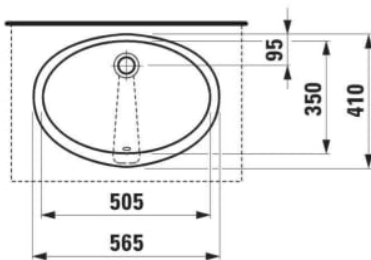

#### DIMENSIONS

Length	565 mm
Width	410 mm
Height	220 mm

#### OPTIONS

000 - standard option

Bowl position : Central

Installation type : Built-in / Under countertop

Internal Shape : Oval

Material : Ceramics

Net weight (kg) : 7.3

Overflow type : Standard

Shape : Oval

Taphole configuration : 1 taphole in the middle

Undersurface ground

#### TECHNICAL DRAWINGS

LIPSY