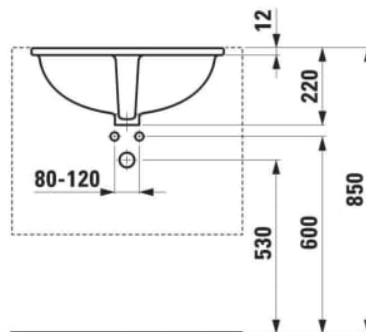

#### DIMENSIONS

Length	565 mm
Width	410 mm
Height	220 mm

#### OPTIONS

000 - standard option

Bowl position : Central

Installation type : Built-in / Under countertop

Internal Shape : Oval

Material : Ceramics

Net weight (kg) : 7.3

Overflow type : Standard

Shape : Oval

Taphole configuration : 1 taphole in the middle

Undersurface ground

#### TECHNICAL DRAWINGS

LIPSY