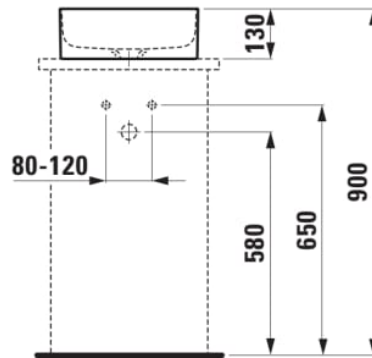

LIVING

Bowl washbasin, square

DIMENSIONS

Length	360 mm
Width	360 mm
Height	130 mm

COLOUR AND FINISH

<input type="checkbox"/>	000 White
--------------------------	-----------

OPTIONS

112 - without tap hole, without overflow

Bowl length (mm) : 353

Bowl position : Central

Bowl width (mm) : 353

Fixing kit : Included

Installation type : Bowl / On countertop

Internal Shape : 2 - Square

Material : Saphirkeramik

Shape : Square

Taphole configuration : No tapholes

TECHNICAL DRAWINGS

Cradle to Cradle Certified®
 Cradle to Cradle Certified®: Product
 Circularity Bronze (Version 4.1)

COMPATIBLE WITH

Countertop 800, with center cut-out, 80 mm thick, incl. 2 mounting brackets