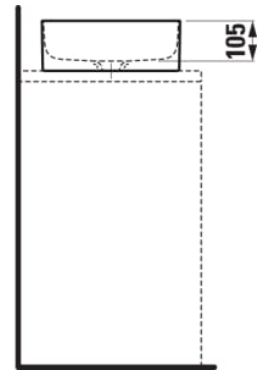

LIVING

Bowl washbasin, square

DIMENSIONS

Length	360 mm
Width	360 mm
Height	130 mm

COLOUR AND FINISH

<input type="checkbox"/>	000 White
--------------------------	-----------

OPTIONS

112 - without tap hole, without overflow

Bowl length (mm) : 353

Bowl position : Central

Bowl width (mm) : 353

Fixing kit : Included

Installation type : Bowl / On countertop

Internal Shape : 2 - Square

Material : Saphirkeramik

Shape : Square

Taphole configuration : No tapholes

TECHNICAL DRAWINGS

Cradle to Cradle Certified®
 Cradle to Cradle Certified®: Product
 Circularity Bronze (Version 4.1)

COMPATIBLE WITH

Countertop 800, with center cut-out, 80 mm thick, incl. 2 mounting brackets