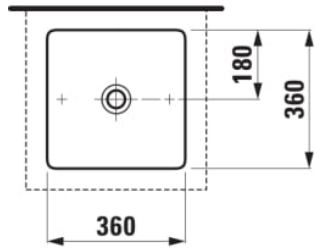

LIVING

Bowl washbasin, square

DIMENSIONS

Length	360 mm
Width	360 mm
Height	130 mm

COLOUR AND FINISH

<input type="checkbox"/>	000 White
--------------------------	-----------

OPTIONS

112 - without tap hole, without overflow

Bowl length (mm) : 353

Bowl position : Central

Bowl width (mm) : 353

Fixing kit : Included

Installation type : Bowl / On countertop

Internal Shape : 2 - Square

Material : Saphirkeramik

Shape : Square

Taphole configuration : No tapholes

TECHNICAL DRAWINGS

Cradle to Cradle Certified®
 Cradle to Cradle Certified®: Product
 Circularity Bronze (Version 4.1)

COMPATIBLE WITH

Countertop 800, with center cut-out, 80 mm thick, incl. 2 mounting brackets