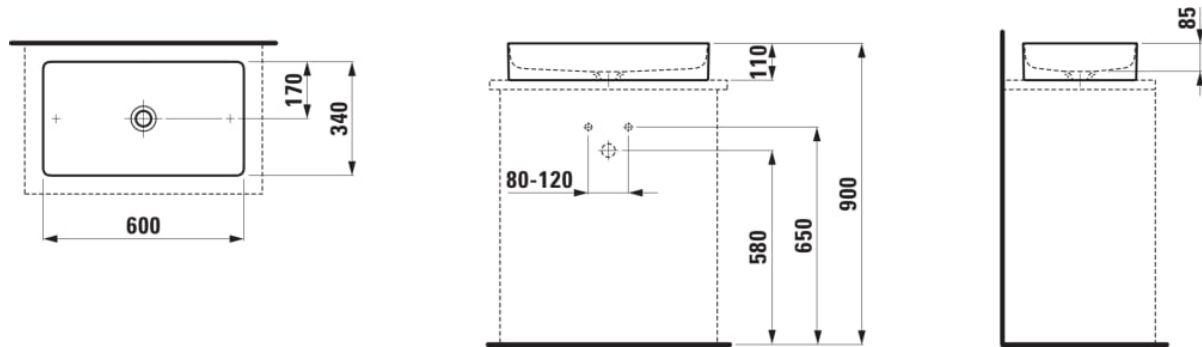

## DIMENSIONS

Length	600 mm
Width	340 mm
Height	110 mm

**Bowl width (mm) :** 330

**Fixing kit :** Included

**Installation type :** Bowl / On countertop

**Internal Shape :** 2 - Square

**Material :** Saphirkeramik

**Shape :** Rectangular

**Tap hole configuration :** No tap holes

TECHNICAL DRAWINGS

Cradle to Cradle Certified®  
 Cradle to Cradle Certified®: Product  
 Circularity Bronze (Version 4.1)

COMPATIBLE WITH

Countertop 800, with center cut-out, 80 mm thick, incl. 2 mounting brackets