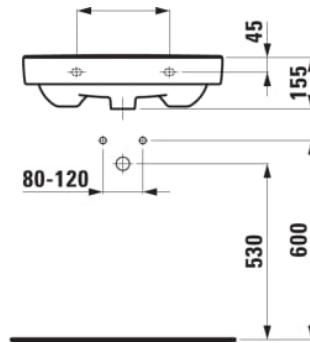

## DIMENSIONS

Length	600 mm
Width	550 mm
Height	150 mm

## SPECIFICATION TEXT

Barrier free washbasin LAUFEN PRO LIBERTY, sanitary ceramic  
 DIN 18040, EN 31  
 dimensions 600 x 550 mm, symmetric  
 1 centre tap hole, without overflow and open drain,  
 accessible by wheelchair  
 Further options / accessories: without tap holes/overflow and open drain,  
 concealed siphon  
 Order no. 811950

Bowl length (mm) : 530

Bowl position : Central

Bowl width (mm) : 380

Glazed base

Installation type : Wall-hung

Internal Shape : 2 - Square

Material : Ceramics

Net weight (kg) : 18

Number of fixing points : 2

Overflow type : Standard

Shape : Rectangular

SpecialFeatures : Barrier free

Suitable for people with reduced mobility

Taphole configuration : 1 taphole in the middle

TECHNICAL DRAWINGS