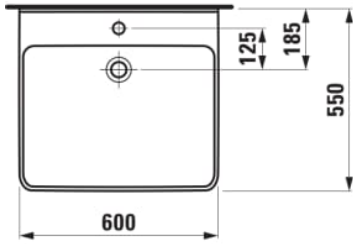

## DIMENSIONS

Length	600 mm
Width	550 mm
Height	150 mm

## SPECIFICATION TEXT

Barrier free washbasin LAUFEN PRO LIBERTY, sanitary ceramic  
 DIN 18040, EN 31  
 dimensions 600 x 550 mm, symmetric  
 1 centre tap hole, without overflow and open drain,  
 accessible by wheelchair  
 Further options / accessories: without tap holes/overflow and open drain,  
 concealed siphon  
 Order no. 811950

Bowl length (mm) : 530

Bowl position : Central

Bowl width (mm) : 380

Glazed base

Installation type : Wall-hung

Internal Shape : 2 - Square

Material : Ceramics

Net weight (kg) : 18

Number of fixing points : 2

Overflow type : Standard

Shape : Rectangular

SpecialFeatures : Barrier free

Suitable for people with reduced mobility

Taphole configuration : 1 taphole in the middle

TECHNICAL DRAWINGS