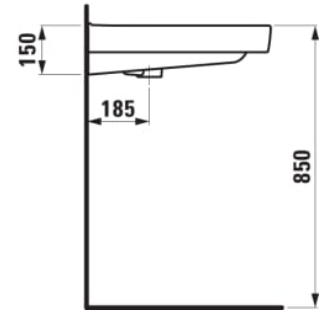

## DIMENSIONS

Length	600 mm
Width	550 mm
Height	150 mm

## SPECIFICATION TEXT

Barrier free washbasin LAUFEN PRO LIBERTY, sanitary ceramic  
 DIN 18040, EN 31  
 dimensions 600 x 550 mm, symmetric  
 1 centre tap hole, without overflow and open drain,  
 accessible by wheelchair  
 Further options / accessories: without tap holes/overflow and open drain,  
 concealed siphon  
 Order no. 811950

Bowl length (mm) : 530

Bowl position : Central

Bowl width (mm) : 380

Glazed base

Installation type : Wall-hung

Internal Shape : 2 - Square

Material : Ceramics

Net weight (kg) : 18

Number of fixing points : 2

Overflow type : Standard

Shape : Rectangular

SpecialFeatures : Barrier free

Suitable for people with reduced mobility

Taphole configuration : 1 taphole in the middle

TECHNICAL DRAWINGS