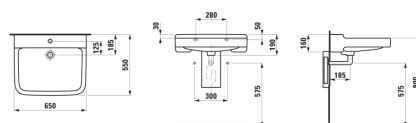

LAUFEN PRO LIBERTY

Washbasin 'liberty', barrier-free

DIMENSIONS

Length	650 mm
Width	550 mm
Height	160 mm

COLOUR AND FINISH

<input type="checkbox"/>	000 White
--------------------------	-----------

OPTIONS

104 - one tap hole, centre

Bowl length (mm) : 595

Bowl position : Central

Bowl width (mm) : 400

Glazed base

Installation type : Wall-hung

Internal Shape : 5 - Soft

Material : Ceramics

Net weight (kg) : 17.5

Number of fixing points : 2

Overflow type : Standard

Shape : Soft

SpecialFeatures : Barrier free

Suitable for people with reduced mobility

Taphole configuration : 1 taphole in the middle

TECHNICAL DRAWINGS

LAUFEN PRO LIBERTY