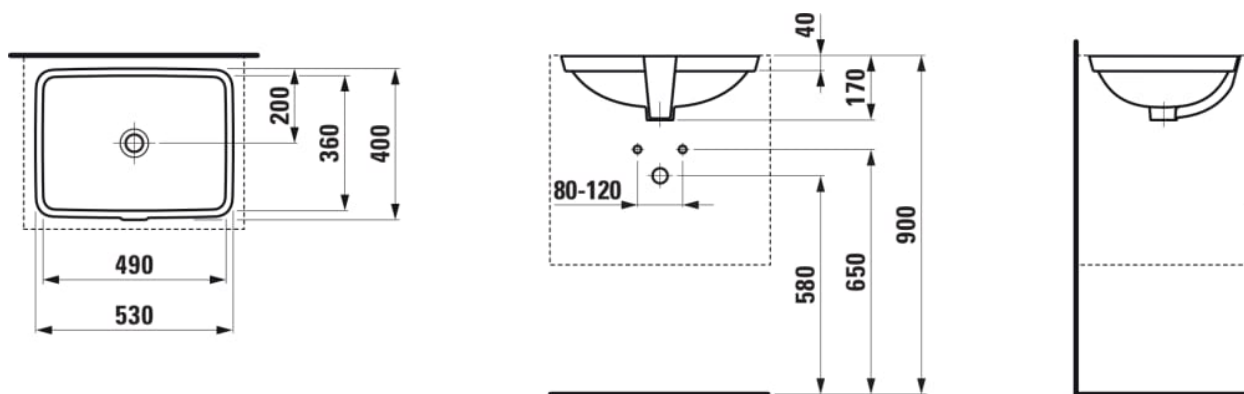

PRO

Under-mounted washbasin

DIMENSIONS

Length	490 mm
Width	360 mm
Height	170 mm

COLOUR AND FINISH

000 White

OPTIONS

109 - without tap hole

SPECIFICATION TEXT

Built in basin not grinded LAUFEN PRO, sanitary ceramic, dimensions 525 x 400 mm, inside dimensions of the basin 490 x 360 mm, angular, without tap hole, overflow in front, Special feature: overflow channel glazed, Further options / accessories: Surface refinement LCC (only white), glazed, outer surface, bathtubs, furniture, Order no. 81196.0

MOUNTING ACCESSORIES INCLUDED

Template, order no. 89790.4 Mounting set, order no. 89296.3

Bowl length (mm) : 490

Bowl position : Central

Bowl width (mm) : 360

Installation type : Built-in / Under countertop

Internal Shape : 2 - Square

Material : Ceramics

Net weight (kg) : 6.7

Overflow type : Standard

Shape : Rectangular

Tap hole configuration : No tap holes

TECHNICAL DRAWINGS

PRO