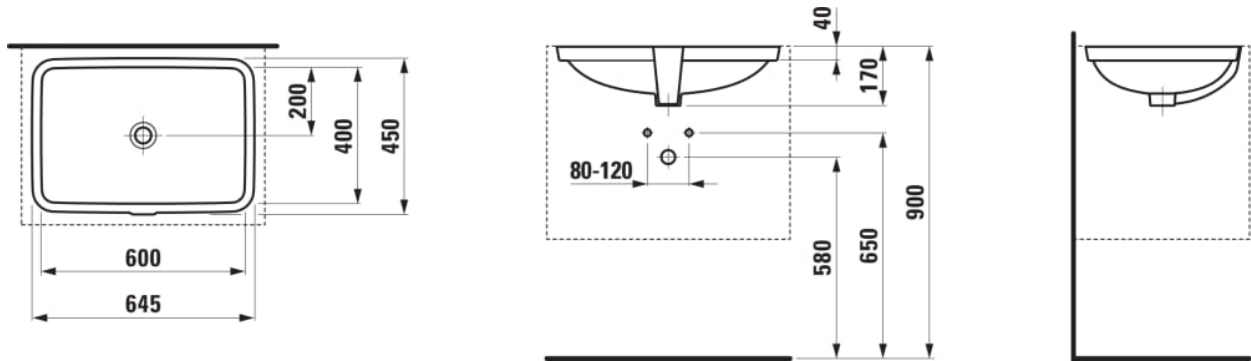

## DIMENSIONS

Length	600 mm
Width	400 mm
Height	170 mm

## SPECIFICATION TEXT

Built in basin not grinded LAUFEN PRO, sanitary ceramic, EN 31, dimensions 645 x 450 mm, inside dimensions of the basin 600 x 400 mm, angular, without tap hole, overflow in front, Special feature: overflow channel glazed, Further options / accessories: Surface refinement LCC (only white), glazed, outer surface, bathtubs, furniture, Order no. 81196.5

## MOUNTING ACCESSORIES INCLUDED

Template, order no. 89790.5 Mounting set, order no. 89296.3

**Bowl length (mm) :** 600

**Bowl position :** Central

**Bowl width (mm) :** 400

**Installation type :** Built-in / Under countertop

**Internal Shape :** 2 - Square

**Material :** Ceramics

**Net weight (kg) :** 9.6

**Overflow type :** Standard

**Shape :** Rectangular

**Taphole configuration :** No tapholes

TECHNICAL DRAWINGS