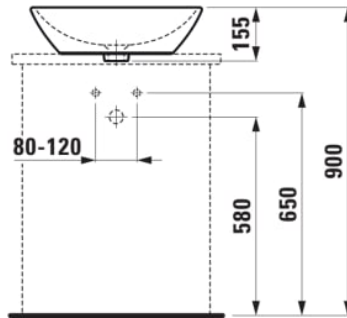

LUA

Bowl washbasin, long oval

DIMENSIONS

Length	500 mm
Width	350 mm
Height	155 mm

COLOUR AND FINISH

000 White

OPTIONS

109 - without tap hole

SPECIFICATION TEXT

Washbasin bowl Laufen-LUA, sanitary ceramic, EN 31, dimensions 500 x 350 mm, oval.

Without tap hole.

Special feature: overflow channel glazed.

Further options / accessories: Surface refinement LCC (only white), without tap hole and overflow, bathtubs, furniture.

Installation type : Bowl / On countertop

Net weight (kg) : 9

Internal Shape : 4 - Oval

Shape : Oval

TECHNICAL DRAWINGS

COMPATIBLE WITH

Wall-mounted mixer for Simibox 2-Point, projection 150 mm, fixed spout

HF50662210000

Countertop 800, with center cut-out, 80 mm thick, incl. 2 mounting brackets

H419101151...1

Countertop 800, with center cut-out, 80 mm thick, with tap cut-out, incl. 2 mounting brackets

H419105151...1

Countertop 1000, with center cut-out, 80 mm thick, incl. 2 mounting brackets