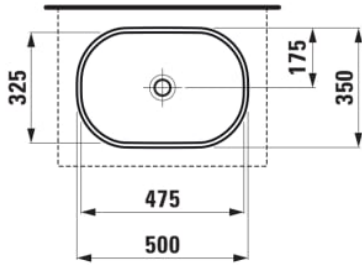

LUA

Bowl washbasin, long oval

DIMENSIONS

Length	500 mm
Width	350 mm
Height	155 mm

COLOUR AND FINISH

000 White

OPTIONS

109 - without tap hole

SPECIFICATION TEXT

Washbasin bowl Laufen-LUA, sanitary ceramic, EN 31, dimensions 500 x 350 mm, oval.

Without tap hole.

Special feature: overflow channel glazed.

Further options / accessories: Surface refinement LCC (only white), without tap hole and overflow, bathtubs, furniture.

Installation type : Bowl / On countertop

Net weight (kg) : 9

Internal Shape : 4 - Oval

Shape : Oval

TECHNICAL DRAWINGS

COMPATIBLE WITH

Wall-mounted mixer for Simibox 2-Point, projection 150 mm, fixed spout

HF50662210000

Countertop 800, with center cut-out, 80 mm thick, incl. 2 mounting brackets

H419101151...1

Countertop 800, with center cut-out, 80 mm thick, with tap cut-out, incl. 2 mounting brackets

H419105151...1

Countertop 1000, with center cut-out, 80 mm thick, incl. 2 mounting brackets