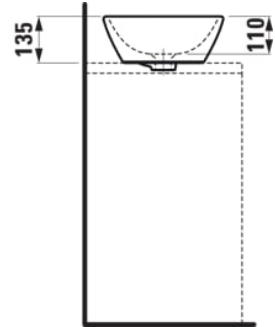

LUA

Bowl washbasin, long oval

DIMENSIONS

Length	500 mm
Width	350 mm
Height	155 mm

COLOUR AND FINISH

000 White

OPTIONS

109 - without tap hole

SPECIFICATION TEXT

Washbasin bowl Laufen-LUA, sanitary ceramic, EN 31, dimensions 500 x 350 mm, oval.

Without tap hole.

Special feature: overflow channel glazed.

Further options / accessories: Surface refinement LCC (only white), without tap hole and overflow, bathtubs, furniture.

Installation type : Bowl / On countertop

Net weight (kg) : 9

Internal Shape : 4 - Oval

Shape : Oval

TECHNICAL DRAWINGS

COMPATIBLE WITH

Wall-mounted mixer for Simibox 2-Point, projection 150 mm, fixed spout

HF50662210000