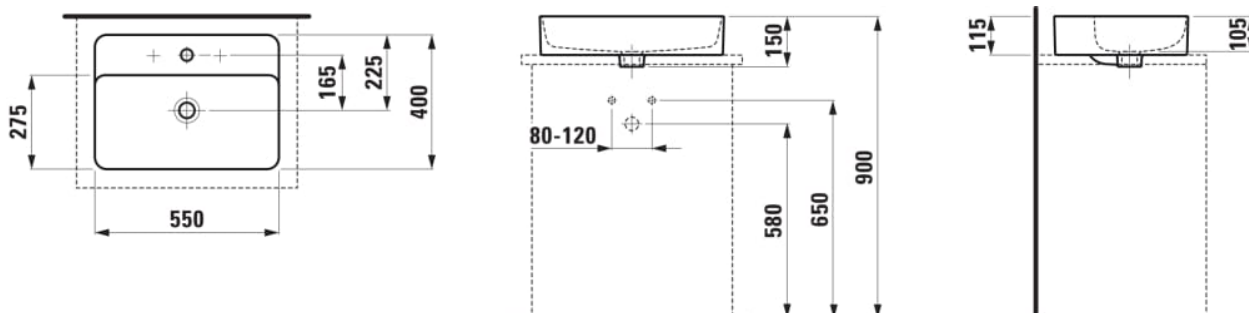

## Washbasin bowl with tap bank

DIMENSIONS

Length	550 mm
Width	400 mm
Height	115 mm

COLOUR AND FINISH

<input type="checkbox"/>	000 White
--------------------------	-----------

OPTIONS

104 - one tap hole, centre

Basin capacity (l) : 0

Bowl depth (mm) : 105

Bowl length (mm) : 538

Bowl width (mm) : 245

Installation type : Bowl / On countertop

Internal Shape : 6 - Rectangular

Material : Saphirkeramik

Net weight (kg) : 11.6

Shape : Rectangular

Taphole configuration : 1 taphole in the middle

Cradle to Cradle Certified®  
 Cradle to Cradle Certified®: Product  
 Circularity Bronze (Version 4.1)

TECHNICAL DRAWINGS

COMPATIBLE WITH

Countertop 800, with center cut-out, 80 mm thick, incl. 2 mounting brackets

**H419101151...1**

Countertop 800, with center cut-out, 80 mm thick, with tap cut-out, incl. 2 mounting brackets

**H419105151...1**