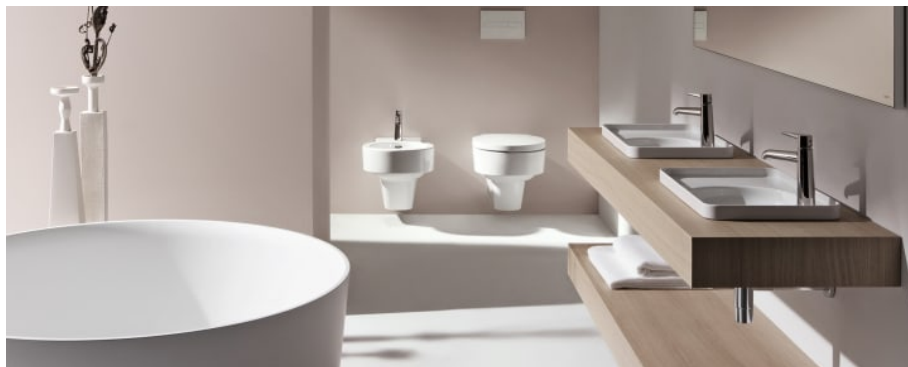

## VAL

Simple architectural lines, extremely narrow edges and finely textured surfaces make the washbasins of VAL by Konstantin Grcic globally unique. Forms and textures not previously possible in sanitary ceramics are realised in an exciting collection which includes washbasins, WC and bidets, bathtubs, faucets and accessories.