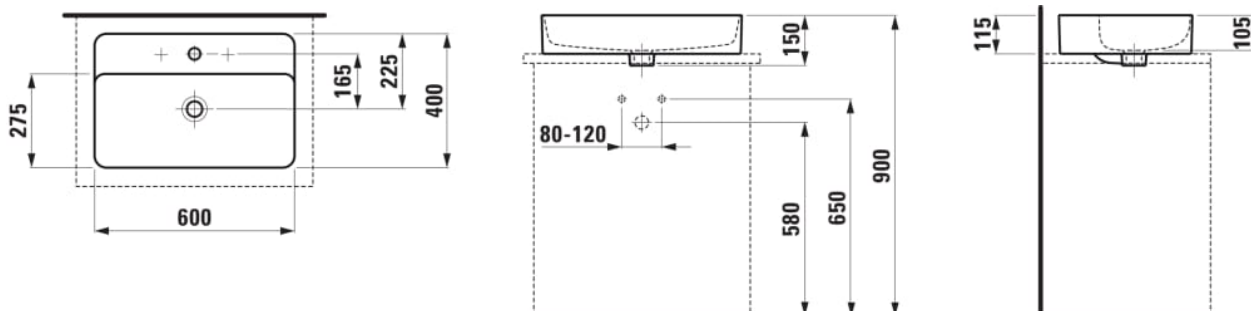

#### DIMENSIONS

Length	600 mm
Width	400 mm
Height	115 mm

#### OPTIONS

104 - one tap hole, centre

Installation type : Bowl / On countertop

Net weight (kg) : 11.9

Tap hole configuration : 1 tap hole in the middle

Material : Saphirkeramik

Shape : Rectangular

Cradle to Cradle Certified®  
 Cradle to Cradle Certified®: Product  
 Circularity Bronze (Version 4.1)

#### TECHNICAL DRAWINGS

COMPATIBLE WITH

Countertop 800, with center cut-out, 80 mm thick, incl. 2 mounting brackets

**H419101151...1**

Countertop 800, with center cut-out, 80 mm thick, with tap cut-out, incl. 2 mounting brackets