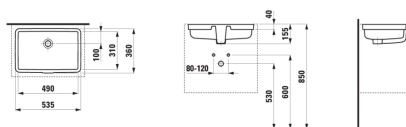

TECHNICAL DRAWINGS