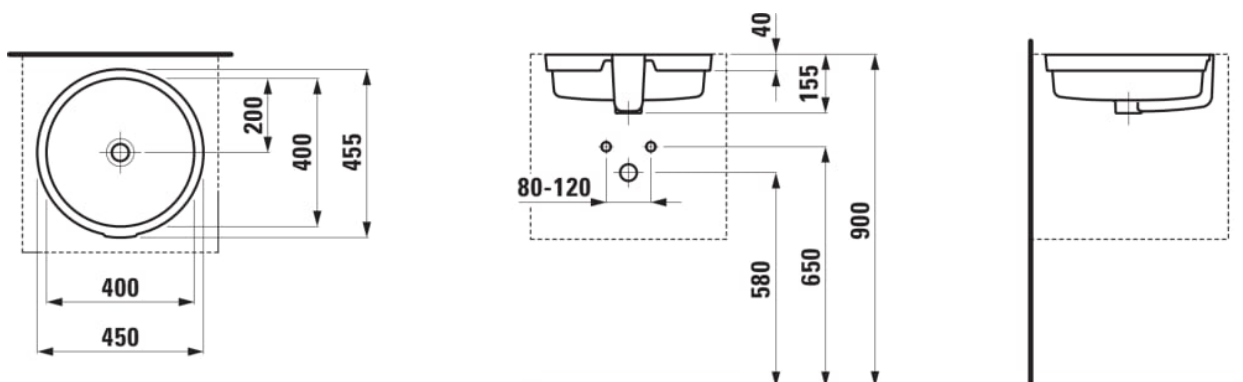

LIVING

Under-mounted washbasin

DIMENSIONS

Length	400 mm
Width	400 mm
Height	155 mm

COLOUR AND FINISH

757 White Matt

OPTIONS

109 - without tap hole

SPECIFICATION TEXT

Built in basin not grinded LIVING CITY, sanitary ceramic dimensions 450 x 455 mm, angular without tap hole, overflow in front
 Special feature: overflow channel glazed
 Further options / accessories: Surface refinement LCC (only white), glazed outer surface, furniture
 Order no. 81343.8

Bowl length (mm) : 400
 Bowl width (mm) : 400
 Installation type : Built-in / Under countertop

Material : Ceramics
 Net weight (kg) : 7
 Shape : Round

Tap hole configuration : No tap holes

TECHNICAL DRAWINGS