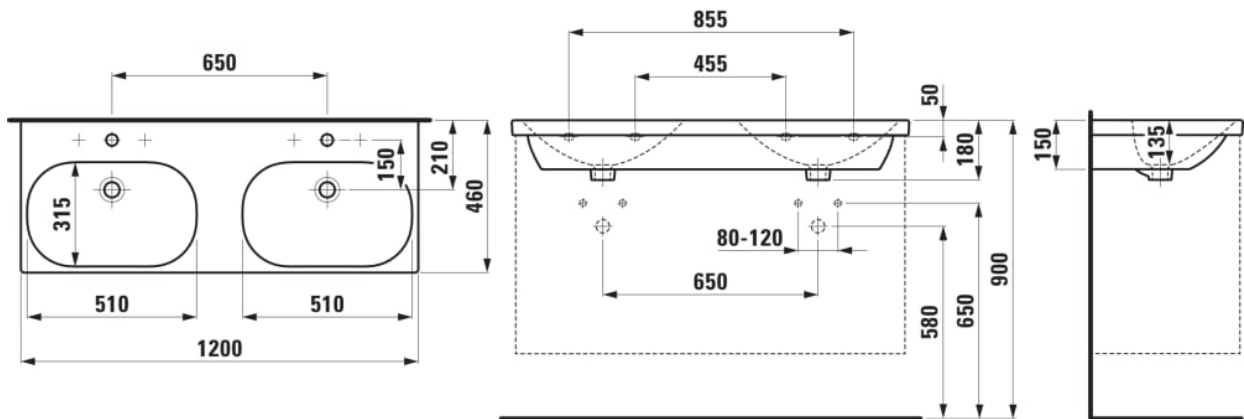

LUA

Double washbasin

DIMENSIONS

Length	1200 mm
Width	460 mm
Height	180 mm

COLOUR AND FINISH

<input type="checkbox"/>	000 White
--------------------------	-----------

OPTIONS

104 - one tap hole, centre

SPECIFICATION TEXT

Double countertop basin Laufen-LUA, sanitary ceramic, EN 31, dimensions 1200 x 460 mm, per basin 1 centre tap hole.

Special feature: overflow channel glazed.

Further options / accessories: Surface refinement LCC (only white), 3 tap holes, without tap holes, 3 tap holes distance 8 inches, without tap hole/overflow and open drain, 1 tap hole/without overflow and open drain, 3 tap holes without overflow, bathtubs, furniture.

MOUNTING ACCESSORIES EXCLUDED

Mounting set M10 x 140 mm, order no. H899882

Basin capacity (l) : 0

Bowl depth (mm) : 135

Bowl length (mm) : 510

Bowl position : Left, Right

Bowl width (mm) : 315

Double basin

Installation type : Wall-hung

Internal Shape : 4 - Oval

Material : Ceramics

Net weight (kg) : 30.2

Number of fixing points : 4

Shape : Rectangular

Tap hole configuration : 1 tap hole in the middle

TECHNICAL DRAWINGS