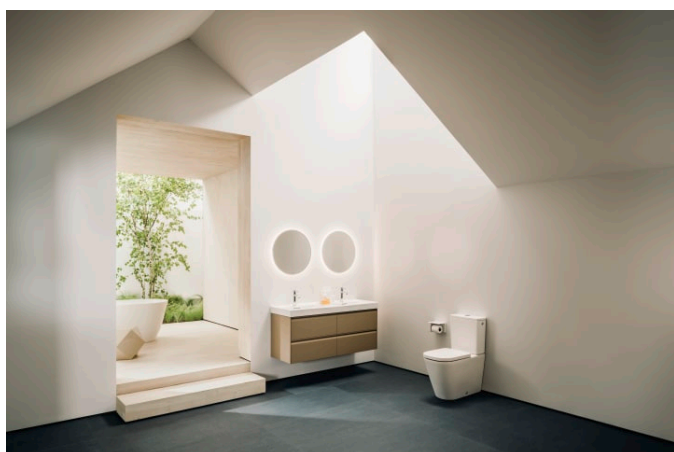

MEDA

Double washbasin

DIMENSIONS

Length	1300 mm
Width	460 mm
Height	80 mm

COLOUR AND FINISH

<input type="checkbox"/>	000 White
--------------------------	-----------

OPTIONS

104 - one tap hole, centre

Bowl position : Left, Right

Double basin

Fixing kit : Not included

Glazed base

Installation type : Vanity, Wall-hung

Integrated shelf

Internal Shape : 6 - Rectangular

Material : Ceramics

TECHNICAL DRAWINGS

COMPATIBLE WITH

Basin mixer, projection 110 mm, fixed spout, with pop-up waste

HF50660310000

Vanity unit, 4 drawers, matches washbasin H814112

H421644011...1

Ceramic Waste

H898184...0001

Semi-pedestal for washbasin

H819951...0001

Towel holder Reling 1300 mm

H381129...0001

MEDA

Versatile and timeless. The MEDA collection effortlessly complements any setting, from rental apartment to hotel suite, while reflecting the proven virtues of Swiss design; clarity, functionality and attention to detail. A style emblematic of Swiss designer Peter Wirz and his design firm Vetica.