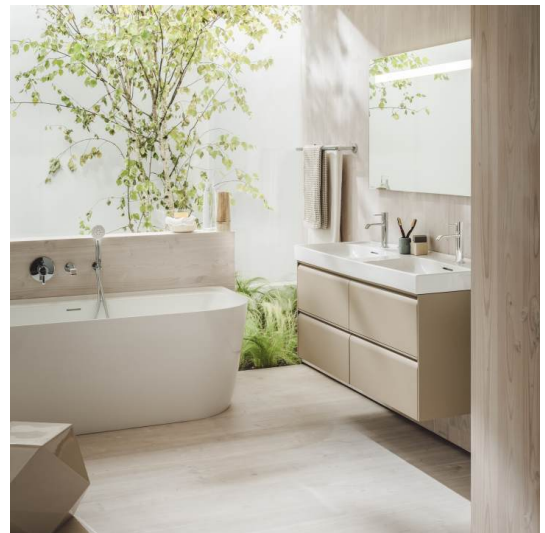

MEDA

Double washbasin

DIMENSIONS

Length	1300 mm
Width	460 mm
Height	80 mm

COLOUR AND FINISH

<input type="checkbox"/>	000 White
--------------------------	-----------

OPTIONS

104 - one tap hole, centre

Bowl position : Left, Right

Double basin

Fixing kit : Not included

Glazed base

Installation type : Vanity, Wall-hung

Integrated shelf

Internal Shape : 6 - Rectangular

Material : Ceramics

Semi-pedestal for washbasin

H819951...0001

Towel holder Reling 1300 mm

H381129...0001

MEDA

Versatile and timeless. The MEDA collection effortlessly complements any setting, from rental apartment to hotel suite, while reflecting the proven virtues of Swiss design; clarity, functionality and attention to detail. A style emblematic of Swiss designer Peter Wirz and his design firm Vetica.