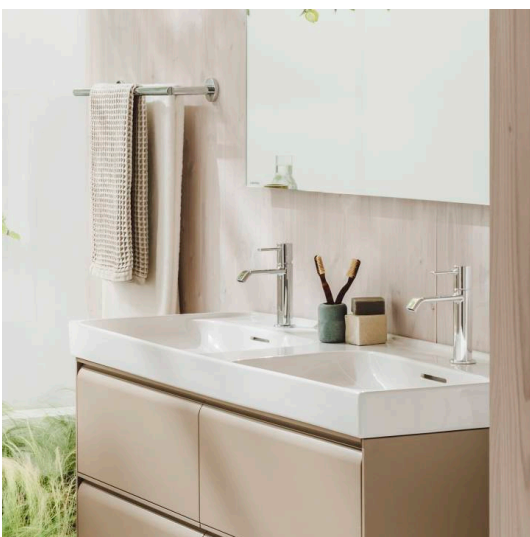

MEDA

Double washbasin

DIMENSIONS

Length	1300 mm
Width	460 mm
Height	80 mm

COLOUR AND FINISH

<input type="checkbox"/>	000 White
--------------------------	-----------

OPTIONS

104 - one tap hole, centre

Bowl position : Left, Right

Double basin

Fixing kit : Not included

Glazed base

Installation type : Vanity, Wall-hung

Integrated shelf

Internal Shape : 6 - Rectangular

Material : Ceramics

Semi-pedestal for washbasin

H819951...0001

Towel holder Reling 1300 mm

H381129...0001

MEDA

Versatile and timeless. The MEDA collection effortlessly complements any setting, from rental apartment to hotel suite, while reflecting the proven virtues of Swiss design; clarity, functionality and attention to detail. A style emblematic of Swiss designer Peter Wirz and his design firm Vetica.