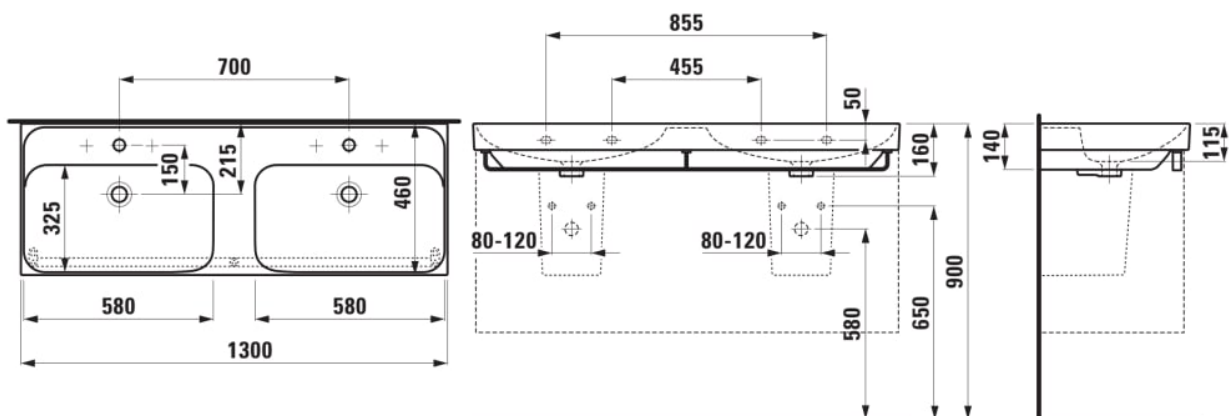

MEDA

Double washbasin

DIMENSIONS

Length	1300 mm
Width	460 mm
Height	80 mm

COLOUR AND FINISH

<input type="checkbox"/>	000 White
--------------------------	-----------

OPTIONS

104 - one tap hole, centre

Bowl position : Left, Right

Double basin

Fixing kit : Not included

Glazed base

Installation type : Vanity, Wall-hung

Integrated shelf

Internal Shape : 6 - Rectangular

Material : Ceramics

Net weight (kg) : 32.2

Number of fixing points : 4

Optional towel holder

Overflow type : Standard

Shape : Rectangular

Taphole configuration : 1 taphole in the middle

Waste : Not included

Cradle to Cradle Certified®
Cradle to Cradle Certified®: Product
Circularity Bronze (Version 4.1)

TECHNICAL DRAWINGS

COMPATIBLE WITH

Basin mixer, projection 110 mm, fixed spout, with pop-up waste

HF50660310000

Vanity unit, 4 drawers, matches washbasin H814112

H421644011...1

Ceramic Waste

H898184...0001