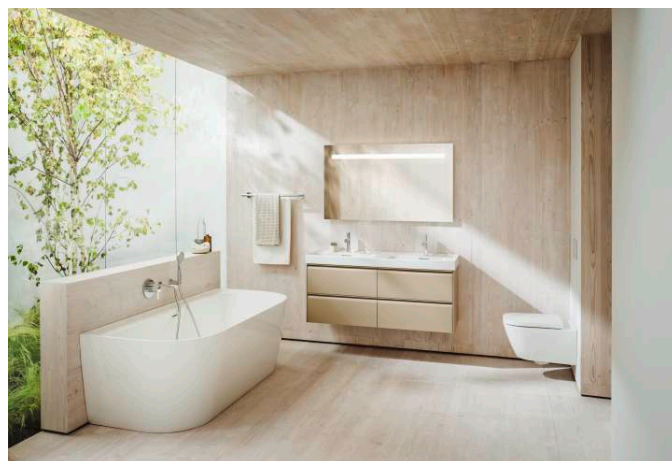

MEDA

Double washbasin

DIMENSIONS

Length	1300 mm
Width	460 mm
Height	80 mm

COLOUR AND FINISH

<input type="checkbox"/>	000 White
--------------------------	-----------

OPTIONS

104 - one tap hole, centre

Bowl position : Left, Right

Double basin

Fixing kit : Not included

Glazed base

Installation type : Vanity, Wall-hung

Integrated shelf

Internal Shape : 6 - Rectangular

Material : Ceramics

Semi-pedestal for washbasin

H819951...0001

Towel holder Reling 1300 mm

H381129...0001

MEDA

Versatile and timeless. The MEDA collection effortlessly complements any setting, from rental apartment to hotel suite, while reflecting the proven virtues of Swiss design; clarity, functionality and attention to detail. A style emblematic of Swiss designer Peter Wirz and his design firm Vetica.