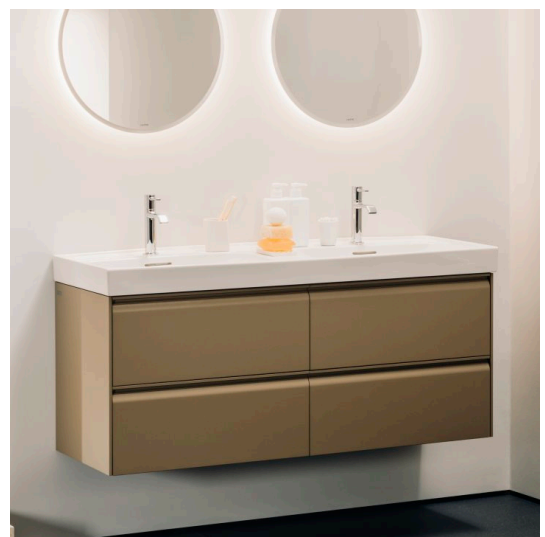

MEDA

Double washbasin

DIMENSIONS

Length	1300 mm
Width	460 mm
Height	80 mm

COLOUR AND FINISH

<input type="checkbox"/>	000 White
--------------------------	-----------

OPTIONS

104 - one tap hole, centre

Bowl position : Left, Right

Double basin

Fixing kit : Not included

Glazed base

Installation type : Vanity, Wall-hung

Integrated shelf

Internal Shape : 6 - Rectangular

Material : Ceramics

TECHNICAL DRAWINGS

COMPATIBLE WITH

Basin mixer, projection 110 mm, fixed spout, with pop-up waste

HF50660310000

Vanity unit, 4 drawers, matches washbasin H814112

H421644011...1

Ceramic Waste

H898184...0001

Semi-pedestal for washbasin

H819951...0001

Towel holder Reling 1300 mm

H381129...0001

MEDA

Versatile and timeless. The MEDA collection effortlessly complements any setting, from rental apartment to hotel suite, while reflecting the proven virtues of Swiss design; clarity, functionality and attention to detail. A style emblematic of Swiss designer Peter Wirz and his design firm Vetica.