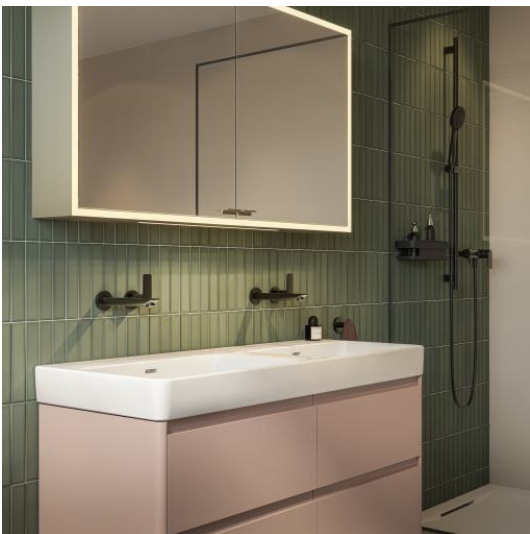

PRO S

Double washbasin

DIMENSIONS

Length	1200 mm
Width	465 mm
Height	95 mm

COLOUR AND FINISH

<input type="checkbox"/>	000 White
--------------------------	-----------

OPTIONS

104 - one tap hole, centre

Bowl length (mm) : 500

Bowl position : Central

Bowl width (mm) : 295

Double basin

Glazed base

Installation type : Vanity, Wall-hung

Internal Shape : 6 - Rectangular

Material : Ceramics

Net weight (kg) : 32.5

Number of fixing points : 4

Overflow type : Standard

Shape : Rectangular

Taphole configuration : 1 taphole in the middle

TECHNICAL DRAWINGS

COMPATIBLE WITH

Vanity unit, 2 drawers, incl. drawer organiser, matches washbasin H814966

H411324108...1

Vanity unit, 4 drawers, matches washbasin PRO S H814966 / PRO X H814862

H411544109...1

Vanity unit, 4 drawers, matches washbasin PRO S H814968

H411554109...1

PRO S

With great sensitivity, designer Peter Wirz of Vetica Design has evolved the LAUFEN PRO concept into a slimmer, more geometric form. Defined by precise radii and a light silhouette, LAUFEN PRO S unites elegance with everyday functionality, bringing premium design within reach while combining effortlessly with existing pieces from the LAUFEN PRO collection.