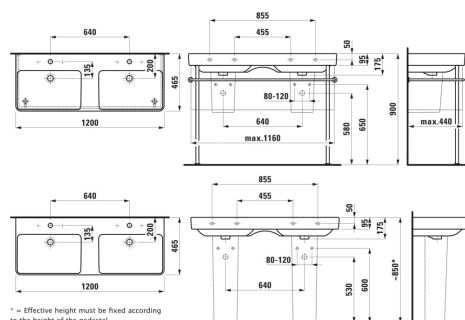

PRO S

Double washbasin

DIMENSIONS

Length	1200 mm
Width	465 mm
Height	95 mm

COLOUR AND FINISH

<input type="checkbox"/>	000 White
--------------------------	-----------

OPTIONS

104 - one tap hole, centre

Bowl length (mm) : 500

Bowl position : Central

Bowl width (mm) : 295

Double basin

Glazed base

Installation type : Vanity, Wall-hung

Internal Shape : 6 - Rectangular

Material : Ceramics

Net weight (kg) : 32.5

Number of fixing points : 4

Overflow type : Standard

Shape : Rectangular

Taphole configuration : 1 taphole in the middle

TECHNICAL DRAWINGS

COMPATIBLE WITH

Vanity unit, 2 drawers, incl. drawer organiser, matches washbasin H814966