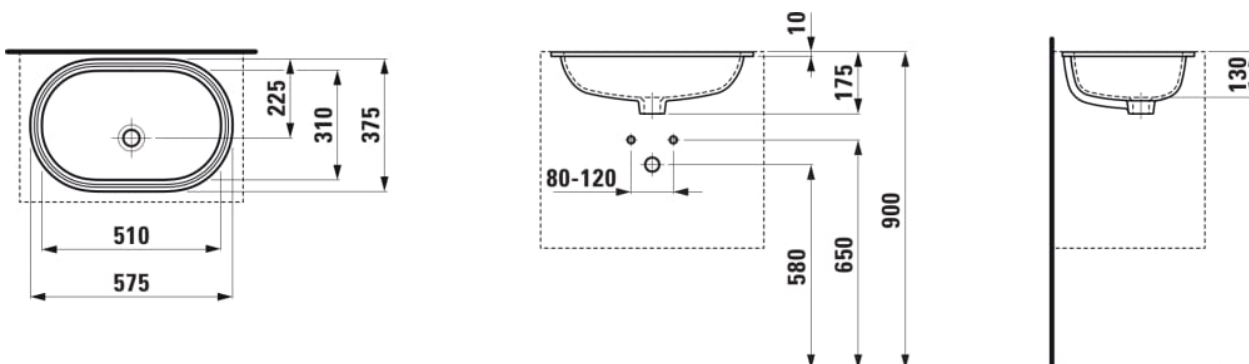

**SAVOY**

**Under-mounted washbasin, oval**

DIMENSIONS

Length	510 mm
Width	310 mm
Height	175 mm

COLOUR AND FINISH

<input type="checkbox"/>	757 White Matt
--------------------------	----------------

OPTIONS

109 - without tap hole

Bowl depth (mm) : 130

Bowl length (mm) : 510

Bowl width (mm) : 310

Installation type : Built-in / Under countertop

Material : Ceramics

Net weight (kg) : 7.7

Shape : Oval

Taphole configuration : No tapholes

**TECHNICAL DRAWINGS**