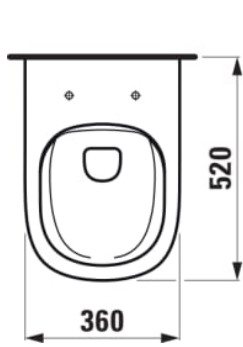

LUA

Wall-hung WC Advanced, washdown, rimless

DIMENSIONS

Length	520 mm
Width	360 mm
Height	345 mm

COLOUR AND FINISH

<input type="checkbox"/>	000 White
--------------------------	-----------

OPTIONS

000 - standard option

SPECIFICATION TEXT

Wall-hung WC rimless washdown Laufen-LUA, sanitary ceramic for concealed cistern, EN 997, EN 33, min. 4,5/3-l-flush, dimensions 360 x 520 x 350 mm, concealed trap, concealed fixation.

Fixing kit : EasyFit 2.0 included

Flushing system : Washdown

Installation type : Wall-hung

Net weight (kg) : 21

Outlet type : Horizontal

Rim type : Rimless

Shape : Soft

TECHNICAL DRAWINGS

COMPATIBLE WITH

WC seat and cover,
removable

H891082...0001

WC seat and cover,
removable, with lowering
system

H891083...0001

WC seat without cover

H891084...0001

INEOLINK slim (90 mm)
concealed cistern for wall-
hung WC and shower WC