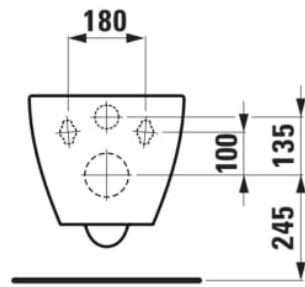

LUA

Wall-hung WC Advanced, washdown, rimless

DIMENSIONS

Length	520 mm
Width	360 mm
Height	345 mm

COLOUR AND FINISH

<input type="checkbox"/>	000 White
--------------------------	-----------

OPTIONS

000 - standard option

SPECIFICATION TEXT

Wall-hung WC rimless washdown Laufen-LUA, sanitary ceramic for concealed cistern, EN 997, EN 33, min. 4,5/3-l-flush, dimensions 360 x 520 x 350 mm, concealed trap, concealed fixation.

Fixing kit : EasyFit 2.0 included

Flushing system : Washdown

Installation type : Wall-hung

Net weight (kg) : 21

Outlet type : Horizontal

Rim type : Rimless

Shape : Soft

TECHNICAL DRAWINGS

COMPATIBLE WITH

WC seat and cover,
removable

H891082...0001

WC seat and cover,
removable, with lowering
system

H891083...0001

WC seat without cover

H891084...0001

INEOLINK slim (90 mm)
concealed cistern for wall-
hung WC and shower WC