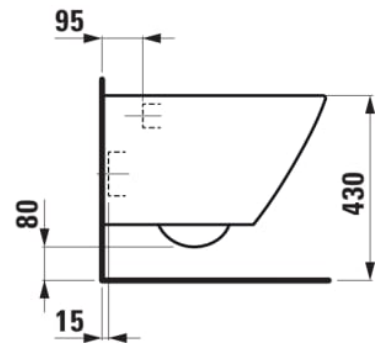

LUA

Wall-hung WC Advanced, washdown, rimless

DIMENSIONS

Length	520 mm
Width	360 mm
Height	345 mm

COLOUR AND FINISH

<input type="checkbox"/>	000 White
--------------------------	-----------

OPTIONS

000 - standard option

SPECIFICATION TEXT

Wall-hung WC rimless washdown Laufen-LUA, sanitary ceramic for concealed cistern, EN 997, EN 33, min. 4,5/3-l-flush, dimensions 360 x 520 x 350 mm, concealed trap, concealed fixation.

Fixing kit : EasyFit 2.0 included

Flushing system : Washdown

Installation type : Wall-hung

Net weight (kg) : 21

Outlet type : Horizontal

Rim type : Rimless

Shape : Soft

TECHNICAL DRAWINGS

COMPATIBLE WITH

WC seat and cover,
removable

H891082...0001

WC seat and cover,
removable, with lowering
system

H891083...0001

WC seat without cover

H891084...0001

INEOLINK slim (90 mm)
concealed cistern for wall-
hung WC and shower WC