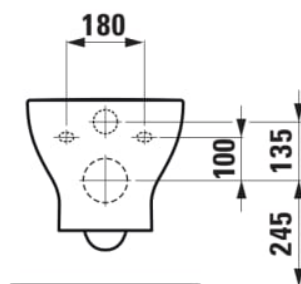

TECHNICAL DRAWINGS