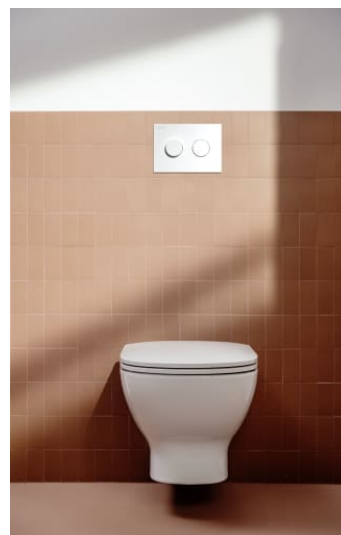

## Wall-hung WC Basic, washdown, rimless

### TECHNICAL DRAWINGS

COMPATIBLE WITH

WC seat and cover,  
removable

**H891082...0001**

WC seat and cover,  
removable, with lowering  
system

**H891083...0001**

WC seat without cover

**H891084...0001**

INEOLINK slim (90 mm)  
concealed cistern for wall-  
hung WC and shower WC

**H9201100000001**

INEOLINK concealed  
cistern for wall-hung WC

**H9201140000001**

## LUA

A design language reduced to the essentials: clear, geometric lines united in a continuous form. LUA offers a versatile bathroom collection for both private and public spaces. With extensive washbasin and WC options, coordinated faucets and statement bathtubs, all complemented by the LANI furniture range, the collection delivers a complete bathroom solution with enduring appeal.