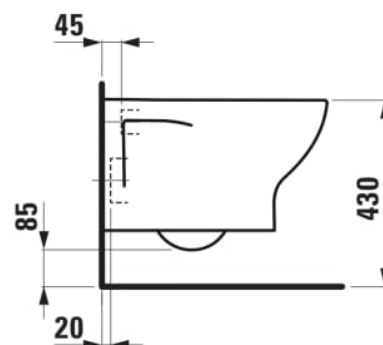

TECHNICAL DRAWINGS