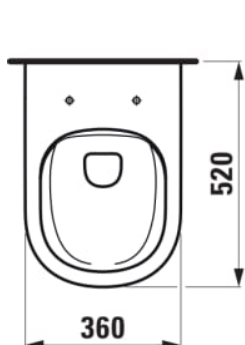

TECHNICAL DRAWINGS