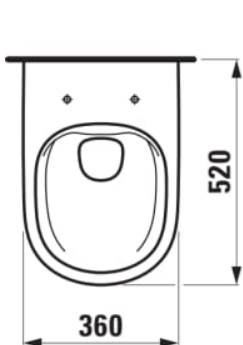

TECHNICAL DRAWINGS