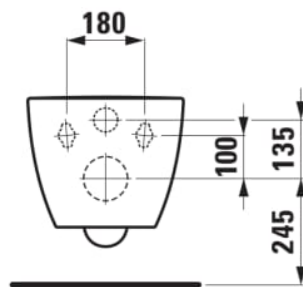

TECHNICAL DRAWINGS