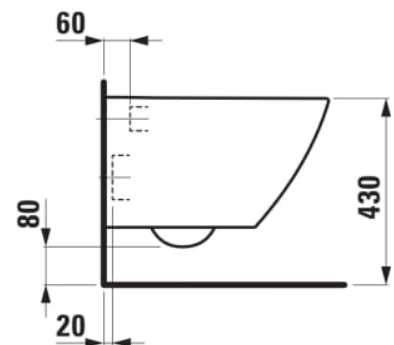

TECHNICAL DRAWINGS