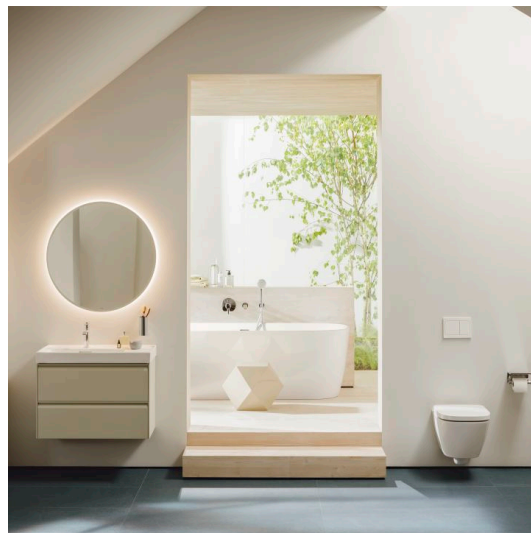

## Wall-hung WC Silent flush/'rimless', washdown, advanced, without flushing rim

## SPECIFICATION TEXT

Wall-hung WC rimless washdown, silent flush Laufen-MEDA, sanitary ceramic for concealed cistern, EN 997, EN 33, min. 4,5/3-l-flush, dimensions 360 x 540 x 355 mm, concealed trap, concealed fixation pre-installed.

Outlet type : Horizontal

Rim type : Rimless Silent Flush

Shape : Round

Water Inlet System : Back Inlet

TECHNICAL DRAWINGS

COMPATIBLE WITH

WC seat and cover,  
removable, with lowering  
system, chrom hinges

**H891113...0001**

WC seat and cover,  
removable, with lowering  
system, SLIM, Chrom  
hinges

**H891115...0001**