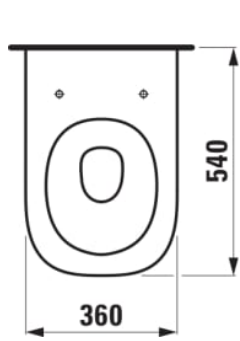

## DIMENSIONS

Length	540 mm
Width	360 mm
Height	355 mm

## SPECIFICATION TEXT

Wall-hung WC rimless washdown, silent flush Laufen-MEDA, sanitary ceramic for concealed cistern, EN 997, EN 33, min. 4,5/3-l-flush, dimensions 360 x 540 x 355 mm, concealed trap, concealed fixation pre-installed.

## MOUNTING ACCESSORIES EXCLUDED

Stone screw fastening kit M12

Average water consumption (L.) : 3.5

Back-to-wall

Fixing kit : Included

Flushing system : Washdown

Installation type : Wall-hung

Net weight (kg) : 22

Outlet type : Horizontal

Rim type : Rimless Silent Flush

Shape : Round

Water Inlet System : Back Inlet

TECHNICAL DRAWINGS

COMPATIBLE WITH

WC seat and cover,  
removable, with lowering  
system, chrom hinges