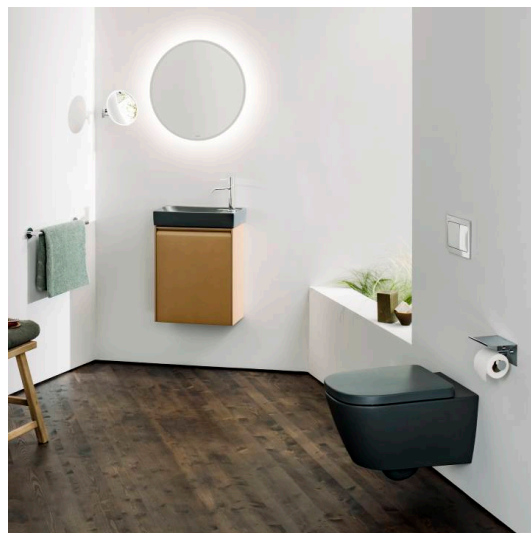

## Wall-hung WC Silent flush/'rimless', washdown, advanced, without flushing rim

## SPECIFICATION TEXT

Wall-hung WC rimless washdown, silent flush Laufen-MEDA, sanitary ceramic for concealed cistern, EN 997, EN 33, min. 4,5/3-l-flush, dimensions 360 x 540 x 355 mm, concealed trap, concealed fixation pre-installed.

Outlet type : Horizontal

Rim type : Rimless Silent Flush

Shape : Round

Water Inlet System : Back Inlet

TECHNICAL DRAWINGS

COMPATIBLE WITH

WC seat and cover,  
removable, with lowering  
system, chrom hinges

**H891113...0001**

WC seat and cover,  
removable, with lowering  
system, SLIM, Chrom  
hinges

**H891115...0001**