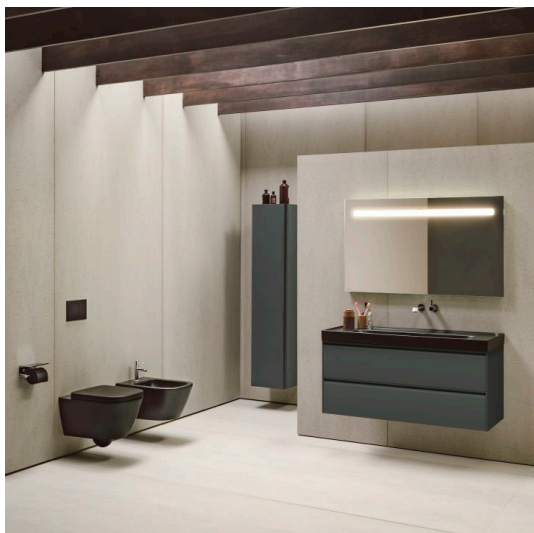

## Wall-hung WC Silent flush/'rimless', washdown, advanced, without flushing rim

## SPECIFICATION TEXT

Wall-hung WC rimless washdown, silent flush Laufen-MEDA, sanitary ceramic for concealed cistern, EN 997, EN 33, min. 4,5/3-l-flush, dimensions 360 x 540 x 355 mm, concealed trap, concealed fixation pre-installed.

Outlet type : Horizontal

Rim type : Rimless Silent Flush

Shape : Round

Water Inlet System : Back Inlet

TECHNICAL DRAWINGS

COMPATIBLE WITH

WC seat and cover,  
removable, with lowering  
system, chrom hinges

**H891113...0001**

WC seat and cover,  
removable, with lowering  
system, SLIM, Chrom  
hinges

**H891115...0001**