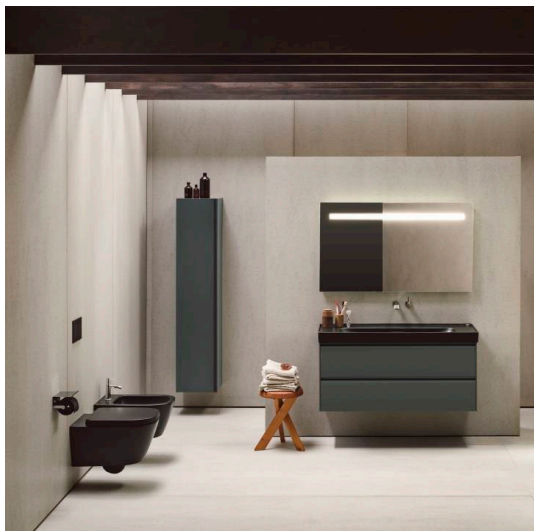

## Wall-hung WC Silent flush/'rimless', washdown, advanced, without flushing rim

## SPECIFICATION TEXT

Wall-hung WC rimless washdown, silent flush Laufen-MEDA, sanitary ceramic for concealed cistern, EN 997, EN 33, min. 4,5/3-l-flush, dimensions 360 x 540 x 355 mm, concealed trap, concealed fixation pre-installed.

**H891113...0001**

WC seat and cover,  
removable, with lowering  
system, SLIM, Chrom  
hinges

**H891115...0001**

## MEDA

Versatile and timeless. The MEDA collection effortlessly complements any setting, from rental apartment to hotel suite, while reflecting the proven virtues of Swiss design; clarity, functionality and attention to detail. A style emblematic of Swiss designer Peter Wirz and his design firm Vetica.