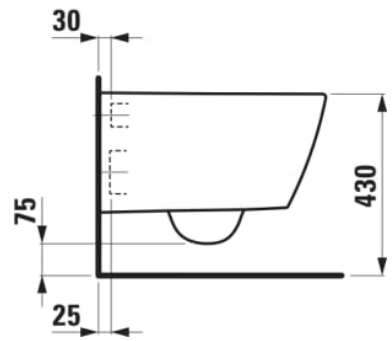

## DIMENSIONS

Length	540 mm
Width	360 mm
Height	355 mm

## SPECIFICATION TEXT

Wall-hung WC rimless washdown, silent flush Laufen-MEDA, sanitary ceramic for concealed cistern, EN 997, EN 33, min. 4,5/3-l-flush, dimensions 360 x 540 x 355 mm, concealed trap, concealed fixation pre-installed.

## MOUNTING ACCESSORIES EXCLUDED

Stone screw fastening kit M12

Average water consumption (L.) : 3.5

Back-to-wall

Fixing kit : Included

Flushing system : Washdown

Installation type : Wall-hung

Net weight (kg) : 22

Outlet type : Horizontal

Rim type : Rimless Silent Flush

Shape : Round

Water Inlet System : Back Inlet

TECHNICAL DRAWINGS

COMPATIBLE WITH

WC seat and cover,  
removable, with lowering  
system, chrom hinges