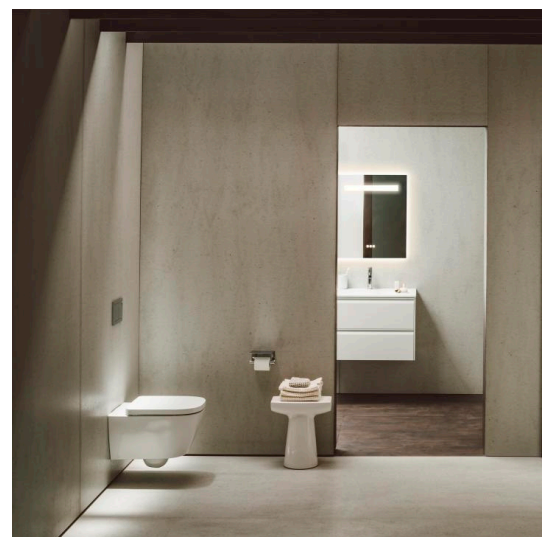

## Wall-hung WC Silent flush/'rimless', washdown, advanced, without flushing rim

## SPECIFICATION TEXT

Wall-hung WC rimless washdown, silent flush Laufen-MEDA, sanitary ceramic for concealed cistern, EN 997, EN 33, min. 4,5/3-l-flush, dimensions 360 x 540 x 355 mm, concealed trap, concealed fixation pre-installed.

Outlet type : Horizontal

Rim type : Rimless Silent Flush

Shape : Round

Water Inlet System : Back Inlet

TECHNICAL DRAWINGS

COMPATIBLE WITH

WC seat and cover,  
removable, with lowering  
system, chrom hinges

**H891113...0001**

WC seat and cover,  
removable, with lowering  
system, SLIM, Chrom  
hinges

**H891115...0001**