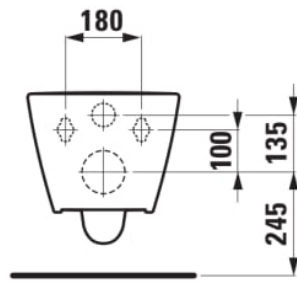

## DIMENSIONS

Length	540 mm
Width	360 mm
Height	355 mm

## SPECIFICATION TEXT

Wall-hung WC rimless washdown, silent flush Laufen-MEDA, sanitary ceramic for concealed cistern, EN 997, EN 33, min. 4,5/3-l-flush, dimensions 360 x 540 x 355 mm, concealed trap, concealed fixation pre-installed.

## MOUNTING ACCESSORIES EXCLUDED

Stone screw fastening kit M12

Average water consumption (L.) : 3.5

Back-to-wall

Fixing kit : Included

Flushing system : Washdown

Installation type : Wall-hung

Net weight (kg) : 22

Outlet type : Horizontal

Rim type : Rimless Silent Flush

Shape : Round

Water Inlet System : Back Inlet

TECHNICAL DRAWINGS

COMPATIBLE WITH

WC seat and cover,  
removable, with lowering  
system, chrom hinges