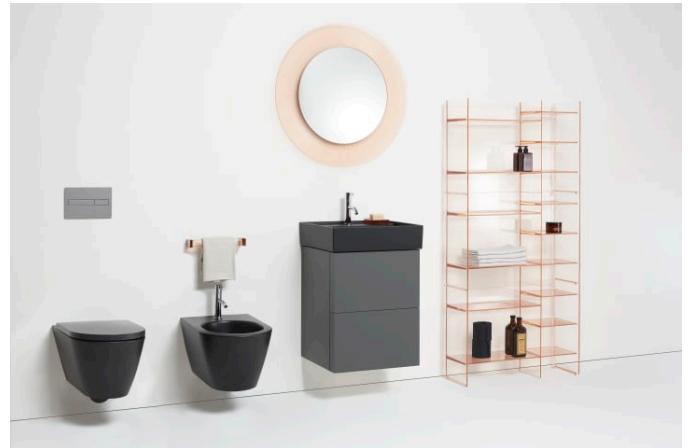

SPECIFICATION TEXT

Wall-hung WC rimless washdown Kartell • LAUFEN, sanitary ceramic for concealed cistern, EN 997, EN 33, min. 4,5/3-l-flush, dimensions 370 x 545 x 340 mm, concealed trap, concealed fixation.

Special feature: rimless, concealed surfaces directing water are fully glazed throughout, vacuum checked.

Further options / accessories: Surface refinement LCC (only white), WC seat and cover, H891332, WC seat and cover with automatic lowering H891333

H891332...0001

WC seat and cover,
removable, with lowering
system, with round seat
shape

H891333...0001

INEOLINK slim (90 mm)
concealed cistern for wall-
hung WC and shower WC

H9201100000001

INEOLINK concealed
cistern for wall-hung WC

H9201140000001

INEOLINK concealed
cistern for wall-hung WC
and shower WC

H9201150000001

Installation set for wall-
hung WCs and bidets,
EasyFit 2.0, 205 mm

H8938270000001

Kartell LAUFEN

Kartell • LAUFEN transports you to a realm of ethereal beauty, where the ordinary dissolves into a bold fusion of colour, light, and design. This visionary collaboration redefines the bathroom, inviting you to shape a fluid, ever-evolving space, transforming it from mere function into a canvas for creativity and self-expression.