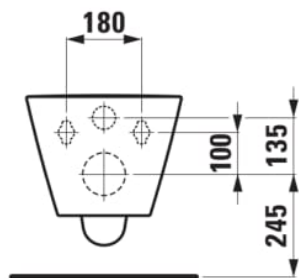

KARTELL LAUFEN

Wall-hung WC 'rimless', washdown, without flushing rim

DIMENSIONS

Length	545 mm
Width	370 mm
Height	355 mm

COLOUR AND FINISH

A00 White LCC Active (LAUFEN Clean Coat Active)

OPTIONS

000 - standard option

SPECIFICATION TEXT

Wall-hung WC rimless washdown Kartell • LAUFEN, sanitary ceramic for concealed cistern, EN 997, EN 33, min. 4,5/3-l-flush, dimensions 370 x 545 x 340 mm, concealed trap, concealed fixation.

Back-to-wall

Fixing kit : EasyFit 2.0 included

Flushing system : Washdown

Installation type : Wall-hung

Net weight (kg) : 24

Outlet type : Dual

Rim type : Rimless

Shape : Round

TECHNICAL DRAWINGS

INCLUDES

Combipack wall-hung WC
H820337, washdown,
'rimless' without flushing
rim, incl. seat and cover
with lowering system

H866330...0001

COMPATIBLE WITH

WC seat and cover,
removable, with round
seat shape