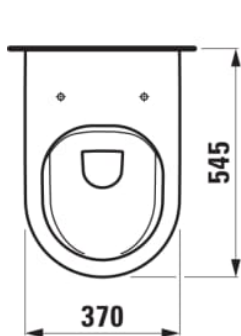

KARTELL LAUFEN

Wall-hung WC 'rimless', washdown, without flushing rim

DIMENSIONS

Length	545 mm
Width	370 mm
Height	355 mm

COLOUR AND FINISH

A00 White LCC Active (LAUFEN Clean Coat Active)

OPTIONS

000 - standard option

SPECIFICATION TEXT

Wall-hung WC rimless washdown Kartell • LAUFEN, sanitary ceramic for concealed cistern, EN 997, EN 33, min. 4,5/3-l-flush, dimensions 370 x 545 x 340 mm, concealed trap, concealed fixation.

Back-to-wall

Fixing kit : EasyFit 2.0 included

Flushing system : Washdown

Installation type : Wall-hung

Net weight (kg) : 24

Outlet type : Dual

Rim type : Rimless

Shape : Round

TECHNICAL DRAWINGS

INCLUDES

Combipack wall-hung WC
H820337, washdown,
'rimless' without flushing
rim, incl. seat and cover
with lowering system

H866330...0001

COMPATIBLE WITH

WC seat and cover,
removable, with round
seat shape