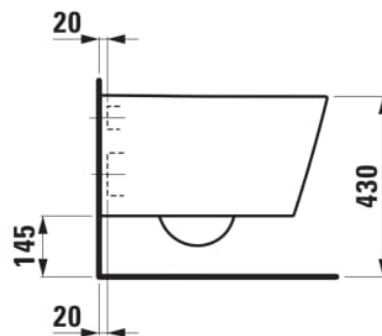

KARTELL LAUFEN

Wall-hung WC 'rimless', washdown, without flushing rim

DIMENSIONS

Length	545 mm
Width	370 mm
Height	355 mm

COLOUR AND FINISH

A00 White LCC Active (LAUFEN Clean Coat Active)

OPTIONS

000 - standard option

SPECIFICATION TEXT

Wall-hung WC rimless washdown Kartell • LAUFEN, sanitary ceramic for concealed cistern, EN 997, EN 33, min. 4,5/3-l-flush, dimensions 370 x 545 x 340 mm, concealed trap, concealed fixation.

Back-to-wall

Fixing kit : EasyFit 2.0 included

Flushing system : Washdown

Installation type : Wall-hung

Net weight (kg) : 24

Outlet type : Dual

Rim type : Rimless

Shape : Round

TECHNICAL DRAWINGS

INCLUDES

Combipack wall-hung WC
H820337, washdown,
'rimless' without flushing
rim, incl. seat and cover
with lowering system

H866330...0001

COMPATIBLE WITH

WC seat and cover,
removable, with round
seat shape