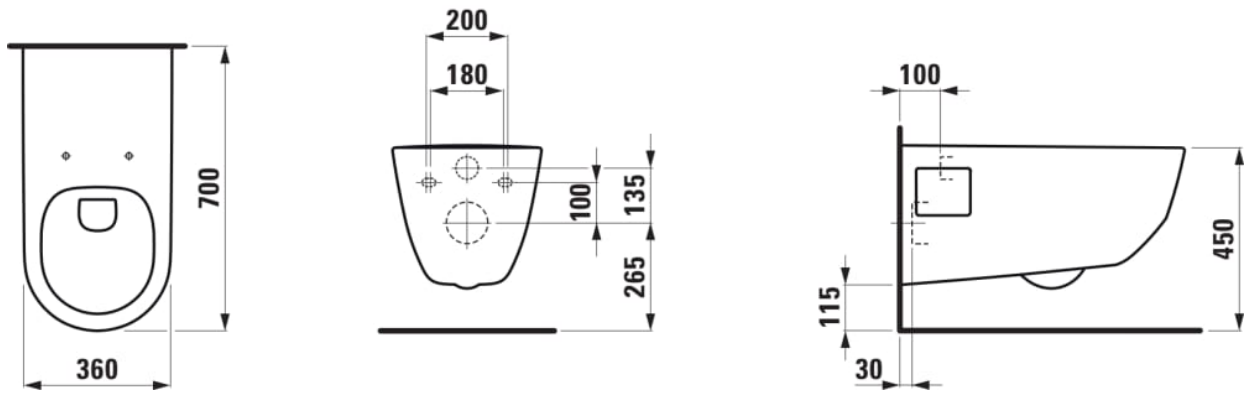

LAUFEN PRO LIBERTY

Wall-hung WC 'liberty', washdown, rimless,
barrier-free

DIMENSIONS

Length	700 mm
Width	360 mm
Height	345 mm

COLOUR AND FINISH

000 White

OPTIONS

000 - standard option

SPECIFICATION TEXT

Wallhung WC rimless, washdown LAUFEN PRO LIBERTY,
sanitary ceramic, for concealed cistern
EN 977, EN 33, 6/3-l-flush, dimensions 360 x 700 x 335 mm
concealed trap, with lateral niches
Special feature: rimless, concealed surfaces directing water are fully
glazed throughout, vacuum checked
Further options / accessories: WC seat 898951, WC seat and cover
898950, 898960
Order no. 821960

Average water consumption (L.) : 3.72

Flushing system : Washdown

Installation type : Wall-hung

Net weight (kg) : 30.5

Outlet type : Horizontal

Rim type : Rimless

Shape : Round

SpecialFeatures : Barrier free

Style : Neutral

Suitable for people with reduced mobility

Water Inlet System : Back Inlet

TECHNICAL DRAWINGS

COMPATIBLE WITH

WC seat and cover, 'slim'

H8989600...001

SIT FOR PRO Shower toilet seat, retrofit (with side connection - water and electronic), removable, with lowering system, incl. heated seat, incl. remote control and Wi-Fi, incl. dryer, UV disinfection and ambient light, with plug for