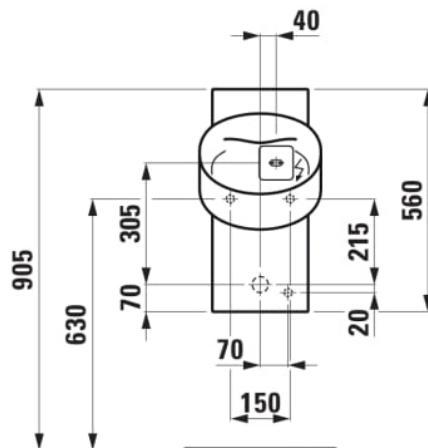

VAL

Siphonic urinal 'rimless', internal water inlet, without mounting holes for cover, with electronic control system, mains operated (230V), with integrated bluetooth, vandalproof

DIMENSIONS

Length	305 mm
Width	365 mm
Height	560 mm

COLOUR AND FINISH

000 White

OPTIONS

000 - standard option

Fixing kit : Included

Net weight (kg) : 13.5

Power supply type : Mains operated

Incompatible with cover

Power supply (V) : 230

Water inlet position : Back horizontal

TECHNICAL DRAWINGS

VAL

Simple architectural lines, extremely narrow edges and finely textured surfaces make the washbasins of VAL by Konstantin Grcic globally unique. Forms and textures not previously possible in sanitary ceramics are realised in an exciting collection which includes washbasins, WC and bidets, bathtubs, faucets and accessories.