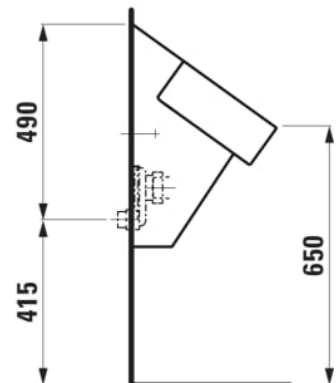

VAL

Siphonic urinal 'rimless', internal water inlet, without mounting holes for cover, with electronic control system, mains operated (230V), with integrated bluetooth, vandalproof

DIMENSIONS

Length	305 mm
Width	365 mm
Height	560 mm

COLOUR AND FINISH

000 White

OPTIONS

000 - standard option

Fixing kit : Included

Net weight (kg) : 13.5

Power supply type : Mains operated

Incompatible with cover

Power supply (V) : 230

Water inlet position : Back horizontal

TECHNICAL DRAWINGS

VAL

Simple architectural lines, extremely narrow edges and finely textured surfaces make the washbasins of VAL by Konstantin Grcic globally unique. Forms and textures not previously possible in sanitary ceramics are realised in an exciting collection which includes washbasins, WC and bidets, bathtubs, faucets and accessories.