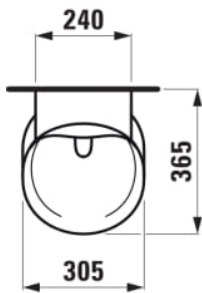

VAL

Siphonic urinal 'rimless', internal water inlet, without mounting holes for cover, with electronic control system, mains operated (230V), with integrated bluetooth, vandalproof

DIMENSIONS

Length	305 mm
Width	365 mm
Height	560 mm

COLOUR AND FINISH

000 White

OPTIONS

000 - standard option

Fixing kit : Included

Net weight (kg) : 13.5

Power supply type : Mains operated

Incompatible with cover

Power supply (V) : 230

Water inlet position : Back horizontal

TECHNICAL DRAWINGS

VAL

Simple architectural lines, extremely narrow edges and finely textured surfaces make the washbasins of VAL by Konstantin Grcic globally unique. Forms and textures not previously possible in sanitary ceramics are realised in an exciting collection which includes washbasins, WC and bidets, bathtubs, faucets and accessories.