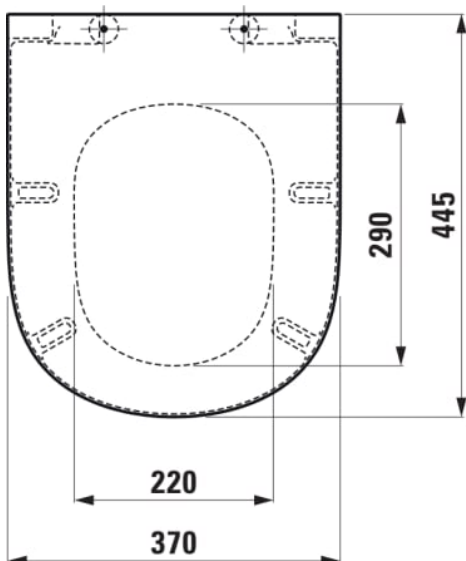

LUA

WC seat and cover, removable

DIMENSIONS

Length	446 mm
Width	367 mm
Height	46 mm

COLOUR AND FINISH

000 White

OPTIONS

000 - standard option

Hinge material : Stainless steel
Length between the centers of bolts
holes (mm) : 155

Net weight (kg) : 2.1
Shape : Soft

Suitable for : WC

TECHNICAL DRAWINGS

COMPATIBLE WITH

Wall-hung WC, rimless, Advanced, with cold water bidet pipe and nozzle installed

H823081...0001

Floorstanding WC, close-coupled, washdown, 'rimless', outlet horizontal or vertical (max. 260 mm)

H824081...0001

Floorstanding WC, close-coupled, washdown, 'rimless', outlet horizontal or vertical (max. 260 mm)