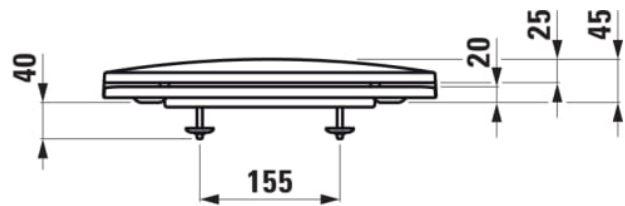

LUA

WC seat and cover, removable

DIMENSIONS

Length	446 mm
Width	367 mm
Height	46 mm

COLOUR AND FINISH

000 White

OPTIONS

000 - standard option

Hinge material : Stainless steel
Length between the centers of bolts
holes (mm) : 155

Net weight (kg) : 2.1
Shape : Soft

Suitable for : WC

TECHNICAL DRAWINGS

COMPATIBLE WITH

Wall-hung WC, rimless, Advanced, with cold water bidet pipe and nozzle installed