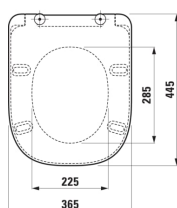

MEDA

WC seat and cover, removable, with lowering system, chrom hinges

DIMENSIONS

Length	447 mm
Width	365 mm
Height	54 mm

COLOUR AND FINISH

■ 758 Graphit matt

OPTIONS

000 - standard option

Hinge material : Stainless steel

Length between the centers of bolts holes (mm) : 155

Net weight (kg) : 2.7

Quick release

Shape : Round

Soft close system

Suitable for : WC

TECHNICAL DRAWINGS