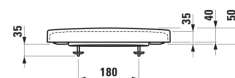

MEDA

WC seat and cover, removable, with lowering system, chrom hinges

DIMENSIONS

Length	447 mm
Width	365 mm
Height	54 mm

COLOUR AND FINISH

■ 758 Graphit matt

OPTIONS

000 - standard option

Hinge material : Stainless steel

Length between the centers of bolts holes (mm) : 155

Net weight (kg) : 2.7

Quick release

Shape : Round

Soft close system

Suitable for : WC

TECHNICAL DRAWINGS

INCLUDES

Combipack wall-hung WC
H821110 Silent
Flush/'rimless', washdown,
top fixation, incl. seat and
cover with lowering
system and antinoise set,
EasyFit 3.0 fixation

H866112...0001

COMPATIBLE WITH

Wall-hung WC Silent
flush/'rimless', washdown,
advanced, without
flushing rim