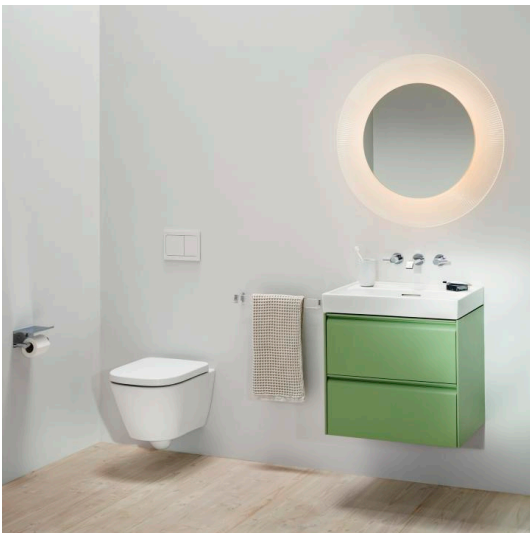

MEDA

WC seat and cover, removable, with lowering system, chrom hinges

DIMENSIONS

Length	447 mm
Width	365 mm
Height	54 mm

COLOUR AND FINISH

■ 758 Graphit matt

OPTIONS

000 - standard option

INCLUDES

Combipack wall-hung WC
H821110 Silent
Flush/'rimless', washdown,
top fixation, incl. seat and
cover with lowering
system and antinoise set,
EasyFit 3.0 fixation

H866112...0001

COMPATIBLE WITH

Wall-hung WC Silent
flush/'rimless', washdown,
advanced, without
flushing rim

Floorstanding WC Silent
flush, 'rimless', close-
coupled, washdown,
without flushing rim,
outlet horizontal/vertical

H824111...0001

Floorstanding WC Silent
flush, 'rimless', close-
coupled, washdown,
without flushing rim,
outlet horizontal/vertical

H824111...2311

MEDA

Versatile and timeless. The MEDA collection effortlessly complements any setting, from rental apartment to hotel suite, while reflecting the proven virtues of Swiss design; clarity, functionality and attention to detail. A style emblematic of Swiss designer Peter Wirz and his design firm Vetica.