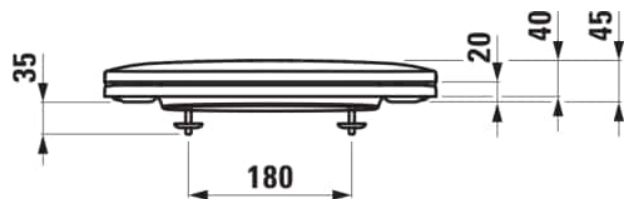

MEDA

WC seat and cover, removable, with lowering system, SLIM, Chrom hinges

DIMENSIONS

Length	448 mm
Width	365 mm
Height	56 mm

COLOUR AND FINISH

000 White

OPTIONS

000 - standard option

Net weight (kg) : 2.56

Soft close system

Shape : Round

Suitable for : WC

TECHNICAL DRAWINGS

COMPATIBLE WITH

Floorstanding WC, Silent flush/rimless, washdown, outlet horizontal or vertical

H823111...0001