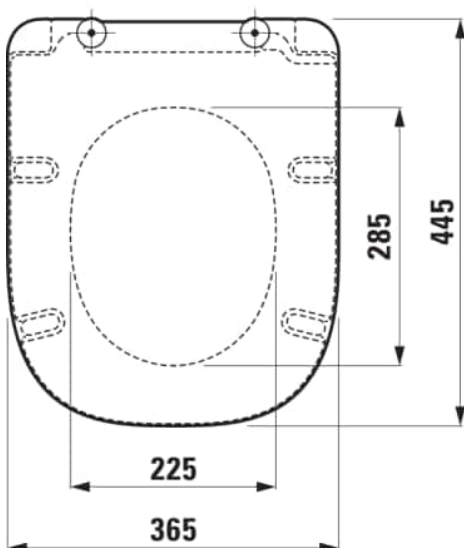

MEDA

WC seat and cover, removable, with lowering system, SLIM, Chrom hinges

DIMENSIONS

Length	448 mm
Width	365 mm
Height	56 mm

COLOUR AND FINISH

000 White

OPTIONS

000 - standard option

Net weight (kg) : 2.56

Soft close system

Shape : Round

Suitable for : WC

TECHNICAL DRAWINGS

COMPATIBLE WITH

Floorstanding WC, Silent flush/rimless, washdown, outlet horizontal or vertical

H823111...0001