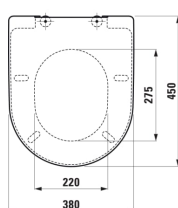

PRO

WC seat and cover, removable, with lowering system, stainless steel hinges

DIMENSIONS

Length	450 mm
Width	380 mm
Height	55 mm

COLOUR AND FINISH

<input type="checkbox"/>	300 White
--------------------------	-----------

Hinge material : Stainless steel

Quick release

Soft close system

Net weight (kg) : 2.6

Shape : Round

TECHNICAL DRAWINGS

COMPATIBLE WITH

Floorstanding WC 'rimless', washdown, without flushing rim, outlet horizontal/vertical