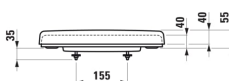

PRO

WC seat and cover, removable, with lowering system, stainless steel hinges

DIMENSIONS

Length	450 mm
Width	380 mm
Height	55 mm

COLOUR AND FINISH

<input type="checkbox"/>	300 White
--------------------------	-----------

Hinge material : Stainless steel

Quick release

Soft close system

Net weight (kg) : 2.6

Shape : Round

TECHNICAL DRAWINGS

COMPATIBLE WITH

Floorstanding WC 'rimless', washdown, without flushing rim, outlet horizontal/vertical