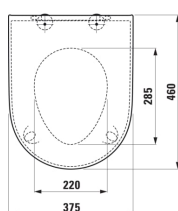

LAUFEN PRO LIBERTY

WC seat and cover 'liberty', barrier-free, with extra strong hinges and buffers

DIMENSIONS

Length	460 mm
Width	375 mm
Height	50 mm

COLOUR AND FINISH

300 White

OPTIONS

000 - standard option

Net weight (kg) : 3.8

SpecialFeatures : Barrier free

Shape : Round

Suitable for people with reduced mobility

TECHNICAL DRAWINGS

COMPATIBLE WITH

Wall-hung WC 'liberty',
washdown, rimless, barrier-
free

H821960...0001