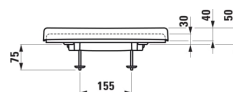

SPECIFICATION TEXT

Barrier free WC seat and cover LAUFEN MODERNA R, Duroplast, removable, matching wallhung WC pan, order no. 820546, 820547
 Special feature: special strong and robust hinges and buffers, Order no. 898950

Net weight (kg) : 3.8

SpecialFeatures : Barrier free

Shape : Round

Suitable for people with reduced mobility

TECHNICAL DRAWINGS

COMPATIBLE WITH

Wall-hung WC 'liberty',
washdown, rimless, barrier-
free

H821960...0001