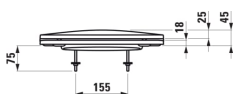

TECHNICAL DRAWINGS