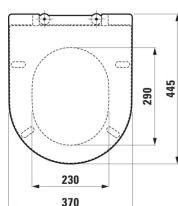

PRO

WC seat and cover, 'slim'

DIMENSIONS

Length	445 mm
Width	370 mm
Height	45 mm

COLOUR AND FINISH

000 White

OPTIONS

000 - standard option

MOUNTING ACCESSORIES INCLUDED

Included.

TECHNICAL DRAWINGS

COMPATIBLE WITH

Floorstanding WC, washdown, with flushing rim, outlet horizontal

H821956...0001

Floorstanding WC 'comfort', washdown, with flushing rim, outlet horizontal, sitting height 450 mm (without WC seat)