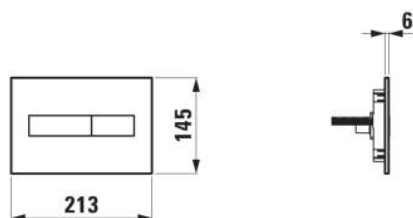

INEO

Flush plate INEO HORIZON, Dual Flush

DIMENSIONS

Length	213 mm
Width	6 mm
Height	145 mm

COLOUR AND FINISH

000 White

OPTIONS

000 - standard option

Net weight (kg) : 0.24

Number of buttons : 2

TECHNICAL DRAWINGS

COMPATIBLE WITH

INEOLINK slim (90 mm)
concealed cistern for wall-
hung WC and shower WC

H9201100000001

INEOLINK concealed
cistern for wall-hung WC