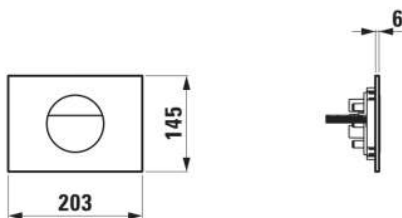

#### DIMENSIONS

Length	203 mm
Width	6 mm
Height	145 mm

#### OPTIONS

000 - standard option

Net weight (kg) : 0.23

Number of buttons : 2

#### TECHNICAL DRAWINGS

COMPATIBLE WITH

INEOLINK slim (90 mm)  
concealed cistern for wall-  
hung WC and shower WC

**H9201100000001**

INEOLINK concealed  
cistern for wall-hung WC

**H9201140000001**

INEOLINK concealed  
cistern for wall-hung WC  
and shower WC