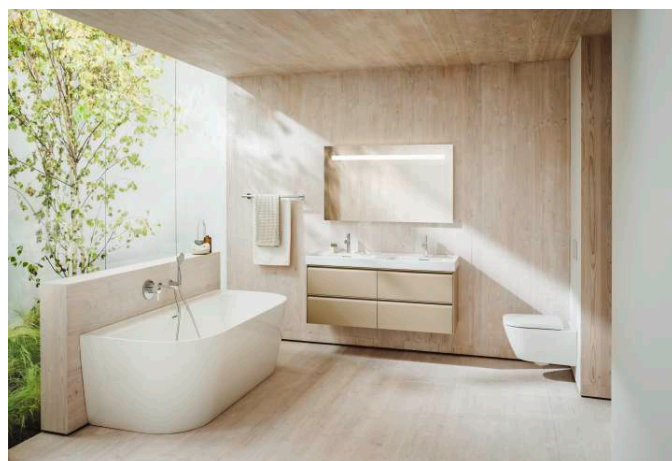

INEO

Flush plate INEO AIR, Dual Flush

DIMENSIONS

Length	203 mm
Width	6 mm
Height	145 mm

COLOUR AND FINISH

000 White

OPTIONS

000 - standard option

Net weight (kg) : 0.24

Number of buttons : 2

TECHNICAL DRAWINGS

COMPATIBLE WITH

INEOLINK slim (90 mm)
concealed cistern for wall-
hung WC and shower WC

H9201100000001

INEOLINK concealed
cistern for wall-hung WC

H9201140000001

INEOLINK concealed
cistern for wall-hung WC
and shower WC

H9201150000001

INEOLINK brickwall
concealed cistern for floor-
standing WC

H9261010000001

INEO

INEO, a proven and well established installation system "made in Germany", puts LAUFEN's premium quality and convenience behind the wall too. The system with its prefabricated parts offers clever solutions for fast and uncomplicated installation for new construction or refurbishment.