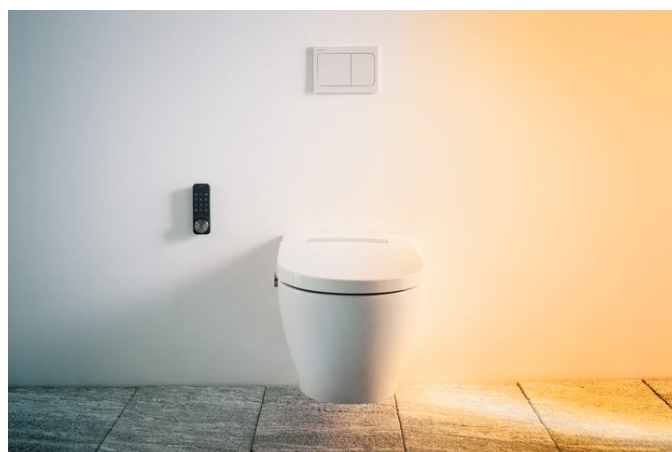

INEO

Flush plate INEO AIR, Dual Flush

DIMENSIONS

Length	203 mm
Width	6 mm
Height	145 mm

COLOUR AND FINISH

000 White

OPTIONS

000 - standard option

Net weight (kg) : 0.24

Number of buttons : 2

TECHNICAL DRAWINGS

COMPATIBLE WITH

INEOLINK slim (90 mm)
concealed cistern for wall-
hung WC and shower WC

H9201100000001

INEOLINK concealed
cistern for wall-hung WC

H9201140000001

INEOLINK concealed
cistern for wall-hung WC
and shower WC

H9201150000001

INEOLINK brickwall
concealed cistern for floor-
standing WC

H9261010000001

INEO

INEO, a proven and well established installation system "made in Germany", puts LAUFEN's premium quality and convenience behind the wall too. The system with its prefabricated parts offers clever solutions for fast and uncomplicated installation for new construction or refurbishment.