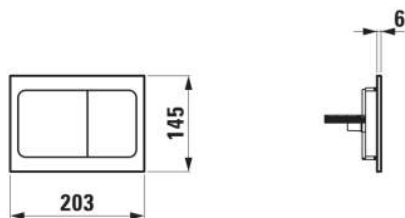

INEO

Flush plate INEO AIR, Dual Flush

DIMENSIONS

Length	203 mm
Width	6 mm
Height	145 mm

COLOUR AND FINISH

000 White

OPTIONS

000 - standard option

Net weight (kg) : 0.24

Number of buttons : 2

TECHNICAL DRAWINGS

COMPATIBLE WITH

INEOLINK slim (90 mm)
concealed cistern for wall-
hung WC and shower WC

H9201100000001

INEOLINK concealed
cistern for wall-hung WC