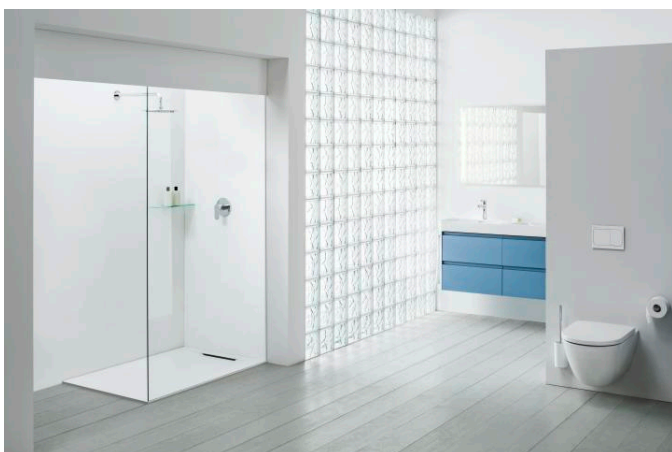

INEO

Flush plate INEO AIR, Dual Flush

DIMENSIONS

Length	203 mm
Width	6 mm
Height	145 mm

COLOUR AND FINISH

000 White

OPTIONS

000 - standard option

Net weight (kg) : 0.24

Number of buttons : 2

TECHNICAL DRAWINGS

COMPATIBLE WITH

INEOLINK slim (90 mm)
concealed cistern for wall-
hung WC and shower WC

H9201100000001

INEOLINK concealed
cistern for wall-hung WC

H9201140000001

INEOLINK concealed
cistern for wall-hung WC
and shower WC

H9201150000001

INEOLINK brickwall
concealed cistern for floor-
standing WC

H9261010000001

INEO

INEO, a proven and well established installation system "made in Germany", puts LAUFEN's premium quality and convenience behind the wall too. The system with its prefabricated parts offers clever solutions for fast and uncomplicated installation for new construction or refurbishment.