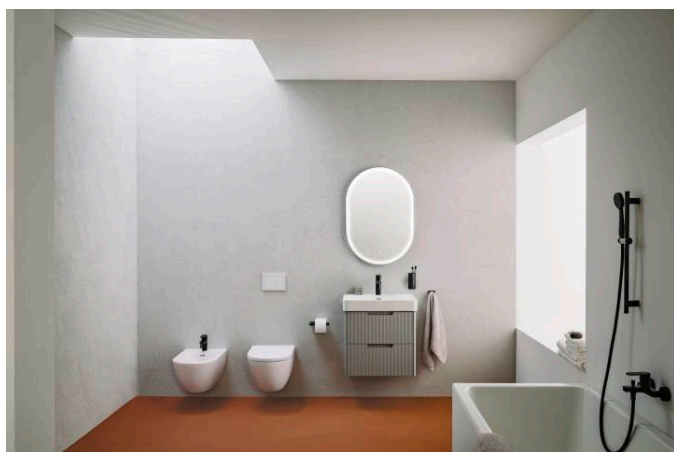

INEO

Flush plate INEO AIR, Dual Flush

DIMENSIONS

Length	203 mm
Width	6 mm
Height	145 mm

COLOUR AND FINISH

000 White

OPTIONS

000 - standard option

Net weight (kg) : 0.24

Number of buttons : 2

TECHNICAL DRAWINGS

COMPATIBLE WITH

INEOLINK slim (90 mm)
concealed cistern for wall-
hung WC and shower WC

H9201100000001

INEOLINK concealed
cistern for wall-hung WC

H9201140000001

INEOLINK concealed
cistern for wall-hung WC
and shower WC

H9201150000001

INEOLINK brickwall
concealed cistern for floor-
standing WC

H9261010000001

INEO

INEO, a proven and well established installation system "made in Germany", puts LAUFEN's premium quality and convenience behind the wall too. The system with its prefabricated parts offers clever solutions for fast and uncomplicated installation for new construction or refurbishment.