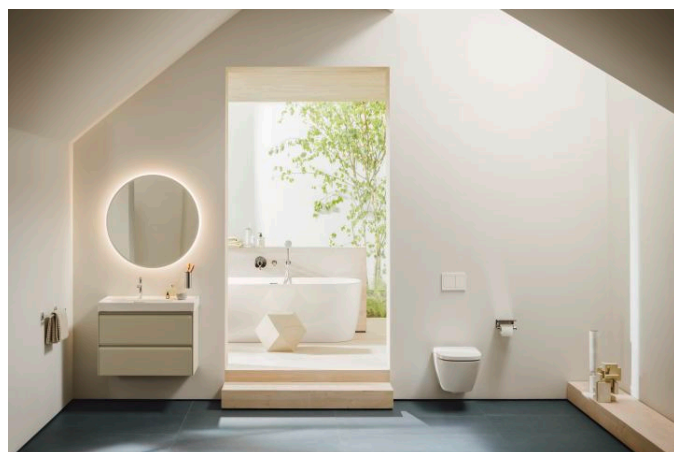

INEO

Flush plate INEO AIR, Dual Flush

DIMENSIONS

Length	203 mm
Width	6 mm
Height	145 mm

COLOUR AND FINISH

000 White

OPTIONS

000 - standard option

Net weight (kg) : 0.24

Number of buttons : 2

TECHNICAL DRAWINGS

COMPATIBLE WITH

INEOLINK slim (90 mm)
concealed cistern for wall-
hung WC and shower WC

H9201100000001

INEOLINK concealed
cistern for wall-hung WC

H9201140000001

INEOLINK concealed
cistern for wall-hung WC
and shower WC

H9201150000001

INEOLINK brickwall
concealed cistern for floor-
standing WC

H9261010000001

INEO

INEO, a proven and well established installation system "made in Germany", puts LAUFEN's premium quality and convenience behind the wall too. The system with its prefabricated parts offers clever solutions for fast and uncomplicated installation for new construction or refurbishment.