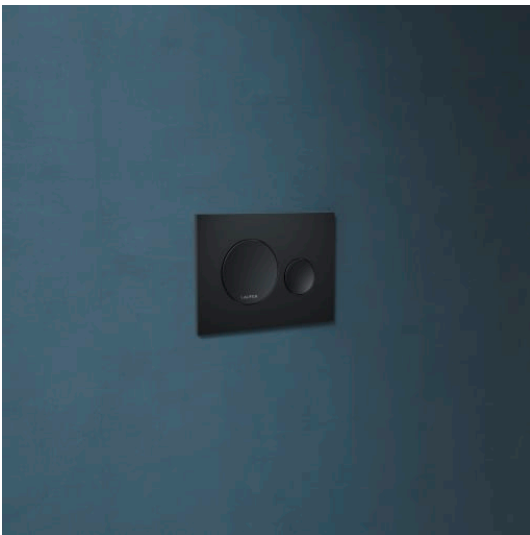

INEO

Flush plate INEO MOON, Dual Flush

DIMENSIONS

Length	203 mm
Width	6 mm
Height	145 mm

COLOUR AND FINISH

<input type="checkbox"/>	000 White
--------------------------	-----------

OPTIONS

000 - standard option

Net weight (kg) : 0.26

Number of buttons : 2

TECHNICAL DRAWINGS

COMPATIBLE WITH

INEOLINK slim (90 mm)
concealed cistern for wall-
hung WC and shower WC

H9201100000001

INEOLINK concealed
cistern for wall-hung WC

H9201140000001

INEOLINK concealed
cistern for wall-hung WC
and shower WC

H9201150000001

INEOLINK brickwall
concealed cistern for floor-
standing WC

H9261010000001

INEO

INEO, a proven and well established installation system "made in Germany", puts LAUFEN's premium quality and convenience behind the wall too. The system with its prefabricated parts offers clever solutions for fast and uncomplicated installation for new construction or refurbishment.