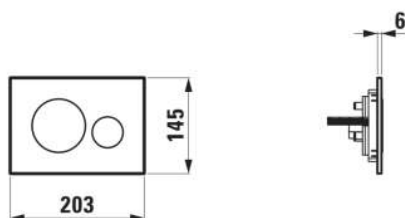

INEO

Flush plate INEO MOON, Dual Flush

DIMENSIONS

Length	203 mm
Width	6 mm
Height	145 mm

COLOUR AND FINISH

<input type="checkbox"/>	000 White
--------------------------	-----------

OPTIONS

000 - standard option

Net weight (kg) : 0.26

Number of buttons : 2

TECHNICAL DRAWINGS

COMPATIBLE WITH

INEOLINK slim (90 mm)
concealed cistern for wall-
hung WC and shower WC

H9201100000001

INEOLINK concealed
cistern for wall-hung WC