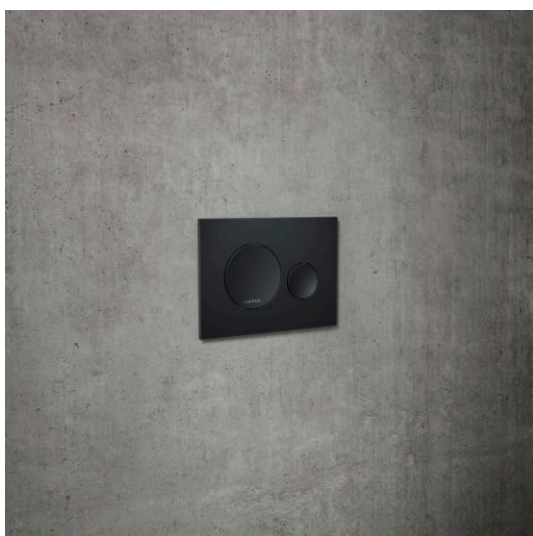

INEO

Flush plate INEO MOON, Dual Flush

DIMENSIONS

Length	203 mm
Width	6 mm
Height	145 mm

COLOUR AND FINISH

<input type="checkbox"/>	000 White
--------------------------	-----------

OPTIONS

000 - standard option

Net weight (kg) : 0.26

Number of buttons : 2

TECHNICAL DRAWINGS

COMPATIBLE WITH

INEOLINK slim (90 mm)
concealed cistern for wall-
hung WC and shower WC

H9201100000001

INEOLINK concealed
cistern for wall-hung WC

H9201140000001

INEOLINK concealed
cistern for wall-hung WC
and shower WC

H9201150000001

INEOLINK brickwall
concealed cistern for floor-
standing WC

H9261010000001

INEO

INEO, a proven and well established installation system "made in Germany", puts LAUFEN's premium quality and convenience behind the wall too. The system with its prefabricated parts offers clever solutions for fast and uncomplicated installation for new construction or refurbishment.