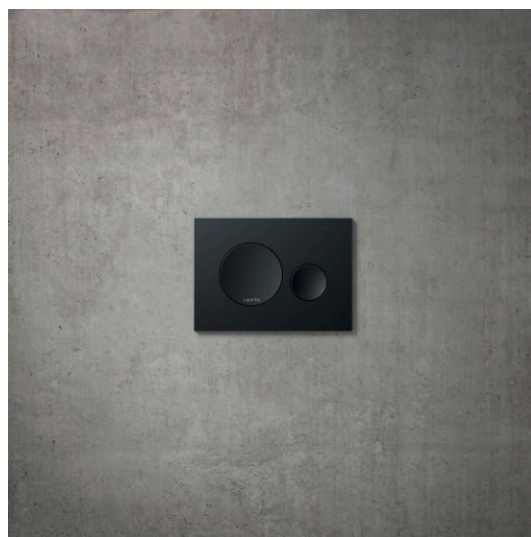

INEO

Flush plate INEO MOON, Dual Flush

DIMENSIONS

Length	203 mm
Width	6 mm
Height	145 mm

COLOUR AND FINISH

<input type="checkbox"/>	000 White
--------------------------	-----------

OPTIONS

000 - standard option

Net weight (kg) : 0.26

Number of buttons : 2

TECHNICAL DRAWINGS

COMPATIBLE WITH

INEOLINK slim (90 mm)
concealed cistern for wall-
hung WC and shower WC

H9201100000001

INEOLINK concealed
cistern for wall-hung WC

H9201140000001

INEOLINK concealed
cistern for wall-hung WC
and shower WC

H9201150000001

INEOLINK brickwall
concealed cistern for floor-
standing WC

H9261010000001

INEO

INEO, a proven and well established installation system "made in Germany", puts LAUFEN's premium quality and convenience behind the wall too. The system with its prefabricated parts offers clever solutions for fast and uncomplicated installation for new construction or refurbishment.