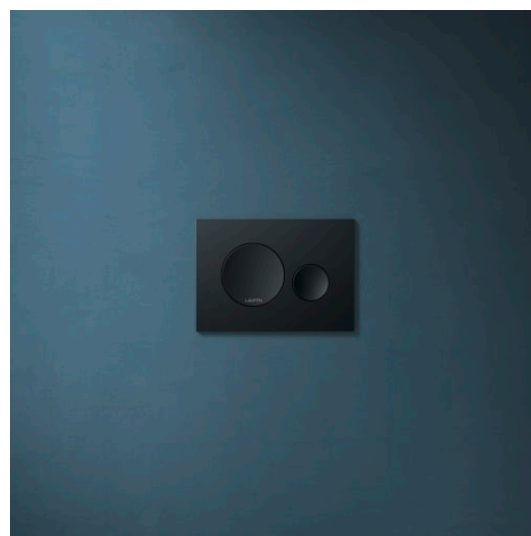

INEO

Flush plate INEO MOON, Dual Flush

DIMENSIONS

Length	203 mm
Width	6 mm
Height	145 mm

COLOUR AND FINISH

<input type="checkbox"/>	000 White
--------------------------	-----------

OPTIONS

000 - standard option

Net weight (kg) : 0.26

Number of buttons : 2

TECHNICAL DRAWINGS

COMPATIBLE WITH

INEOLINK slim (90 mm)
concealed cistern for wall-
hung WC and shower WC

H9201100000001

INEOLINK concealed
cistern for wall-hung WC

H9201140000001

INEOLINK concealed
cistern for wall-hung WC
and shower WC

H9201150000001

INEOLINK brickwall
concealed cistern for floor-
standing WC

H9261010000001

INEO

INEO, a proven and well established installation system "made in Germany", puts LAUFEN's premium quality and convenience behind the wall too. The system with its prefabricated parts offers clever solutions for fast and uncomplicated installation for new construction or refurbishment.