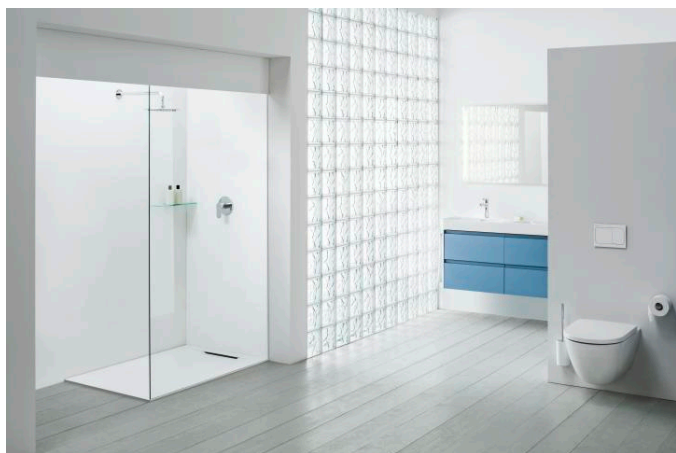

INEO

Flush plate INEO MOON, Dual Flush

DIMENSIONS

Length	203 mm
Width	6 mm
Height	145 mm

COLOUR AND FINISH

<input type="checkbox"/>	000 White
--------------------------	-----------

OPTIONS

000 - standard option

Net weight (kg) : 0.26

Number of buttons : 2

TECHNICAL DRAWINGS

COMPATIBLE WITH

INEOLINK slim (90 mm)
concealed cistern for wall-
hung WC and shower WC

H9201100000001

INEOLINK concealed
cistern for wall-hung WC

H9201140000001

INEOLINK concealed
cistern for wall-hung WC
and shower WC

H9201150000001

INEOLINK brickwall
concealed cistern for floor-
standing WC

H9261010000001

INEO

INEO, a proven and well established installation system "made in Germany", puts LAUFEN's premium quality and convenience behind the wall too. The system with its prefabricated parts offers clever solutions for fast and uncomplicated installation for new construction or refurbishment.