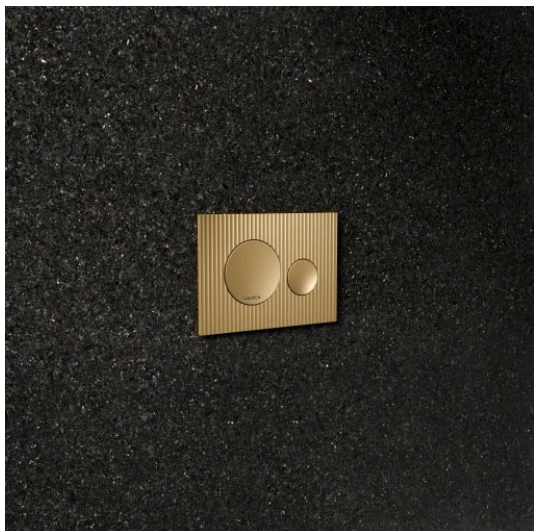

INEO

Flush plate INEO MOONDANCE, Dual Flush

DIMENSIONS

Length	203 mm
Width	6 mm
Height	145 mm

COLOUR AND FINISH

000 White

OPTIONS

000 - standard option

Net weight (kg) : 0.26

Number of buttons : 2

TECHNICAL DRAWINGS

COMPATIBLE WITH

INEOLINK slim (90 mm)
concealed cistern for wall-
hung WC and shower WC

H9201100000001

INEOLINK concealed
cistern for wall-hung WC

H9201140000001

INEOLINK concealed
cistern for wall-hung WC
and shower WC

H9201150000001

INEOLINK brickwall
concealed cistern for floor-
standing WC

H9261010000001

INEO

INEO, a proven and well established installation system "made in Germany", puts LAUFEN's premium quality and convenience behind the wall too. The system with its prefabricated parts offers clever solutions for fast and uncomplicated installation for new construction or refurbishment.