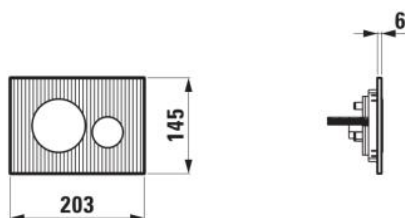

INEO

Flush plate INEO MOONDANCE, Dual Flush

DIMENSIONS

Length	203 mm
Width	6 mm
Height	145 mm

COLOUR AND FINISH

000 White

OPTIONS

000 - standard option

Net weight (kg) : 0.26

Number of buttons : 2

TECHNICAL DRAWINGS

COMPATIBLE WITH

INEOLINK slim (90 mm)
concealed cistern for wall-
hung WC and shower WC

H9201100000001

INEOLINK concealed
cistern for wall-hung WC