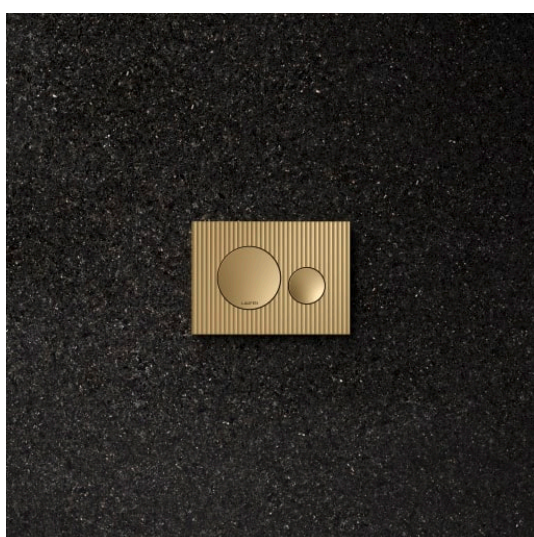

INEO

Flush plate INEO MOONDANCE, Dual Flush

DIMENSIONS

Length	203 mm
Width	6 mm
Height	145 mm

COLOUR AND FINISH

000 White

OPTIONS

000 - standard option

Net weight (kg) : 0.26

Number of buttons : 2

TECHNICAL DRAWINGS

COMPATIBLE WITH

INEOLINK slim (90 mm)
concealed cistern for wall-
hung WC and shower WC

H9201100000001

INEOLINK concealed
cistern for wall-hung WC

H9201140000001

INEOLINK concealed
cistern for wall-hung WC
and shower WC

H9201150000001

INEOLINK brickwall
concealed cistern for floor-
standing WC

H9261010000001

INEO

INEO, a proven and well established installation system "made in Germany", puts LAUFEN's premium quality and convenience behind the wall too. The system with its prefabricated parts offers clever solutions for fast and uncomplicated installation for new construction or refurbishment.