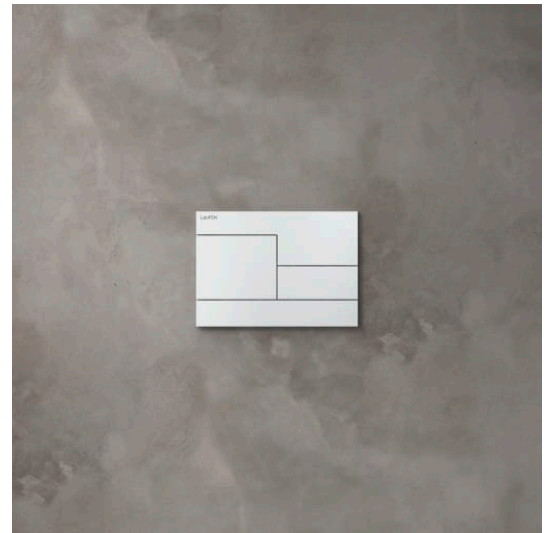

INEO

Flush plate INEO SKYLINE, Dual Flush

DIMENSIONS

Length	208 mm
Width	6 mm
Height	148 mm

COLOUR AND FINISH

OPTIONS

000 - standard option

Net weight (kg) : 0.24

Number of buttons : 2

TECHNICAL DRAWINGS

COMPATIBLE WITH

INEOLINK slim (90 mm)
concealed cistern for wall-
hung WC and shower WC

H920110000001

INEOLINK concealed
cistern for wall-hung WC

H9201140000001

INEOLINK concealed
cistern for wall-hung WC
and shower WC

H9201150000001

INEOLINK brickwall
concealed cistern for floor-
standing WC

H9261010000001

INEO

INEO, a proven and well established installation system "made in Germany", puts LAUFEN's premium quality and convenience behind the wall too. The system with its prefabricated parts offers clever solutions for fast and uncomplicated installation for new construction or refurbishment.