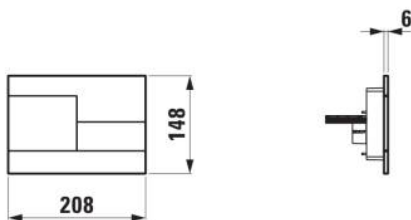

INEO

Flush plate INEO SKYLINE, Dual Flush

DIMENSIONS

Length	208 mm
Width	6 mm
Height	148 mm

COLOUR AND FINISH

OPTIONS

000 - standard option

Net weight (kg) : 0.24

Number of buttons : 2

TECHNICAL DRAWINGS

COMPATIBLE WITH

INEOLINK slim (90 mm)
concealed cistern for wall-
hung WC and shower WC

H920110000001

INEOLINK concealed
cistern for wall-hung WC

H9201140000001

INEOLINK concealed
cistern for wall-hung WC
and shower WC