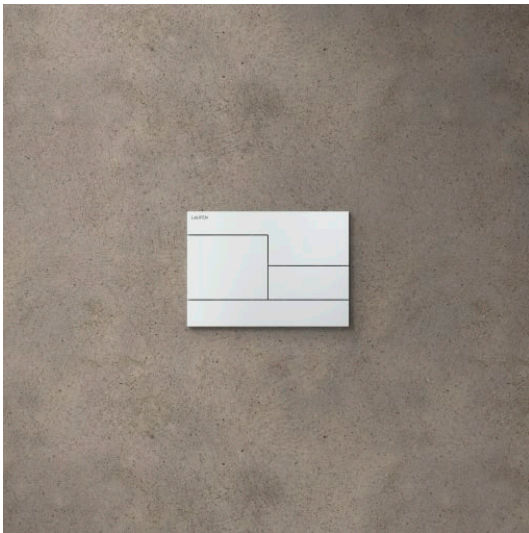

INEO

Flush plate INEO SKYLINE, Dual Flush

DIMENSIONS

Length	208 mm
Width	6 mm
Height	148 mm

COLOUR AND FINISH

OPTIONS

000 - standard option

Net weight (kg) : 0.24

Number of buttons : 2

TECHNICAL DRAWINGS

COMPATIBLE WITH

INEOLINK slim (90 mm)
concealed cistern for wall-
hung WC and shower WC

H920110000001

INEOLINK concealed
cistern for wall-hung WC

H9201140000001

INEOLINK concealed
cistern for wall-hung WC
and shower WC

H9201150000001

INEOLINK brickwall
concealed cistern for floor-
standing WC

H9261010000001

INEO

INEO, a proven and well established installation system "made in Germany", puts LAUFEN's premium quality and convenience behind the wall too. The system with its prefabricated parts offers clever solutions for fast and uncomplicated installation for new construction or refurbishment.