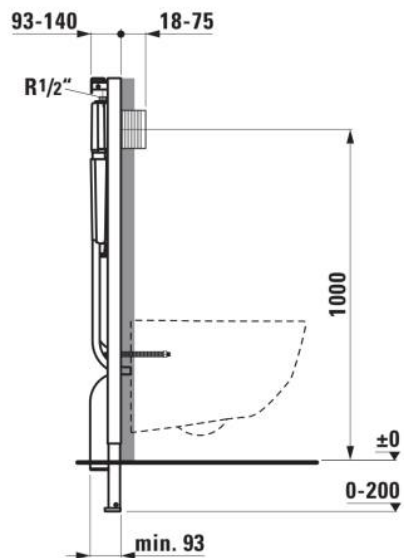

INEO

INEOLINK slim (90 mm) concealed cistern for wall-hung WC and shower WC

DIMENSIONS

Length	500 mm
Width	93 mm
Height	1155 mm

Net weight (kg) : 14.47

Operating panel position : Frontal

Suitable for : Wall-hung WC

TECHNICAL DRAWINGS

COMPATIBLE WITH

Wall-hung WC 'rimless',
washdown, without flushing
rim

H820971...0001

Wall-hung WC 'rimless',
washdown, without flushing
rim

H820337...0001

Wall-hung WC
'rimless/compact',
washdown, without flushing
rim