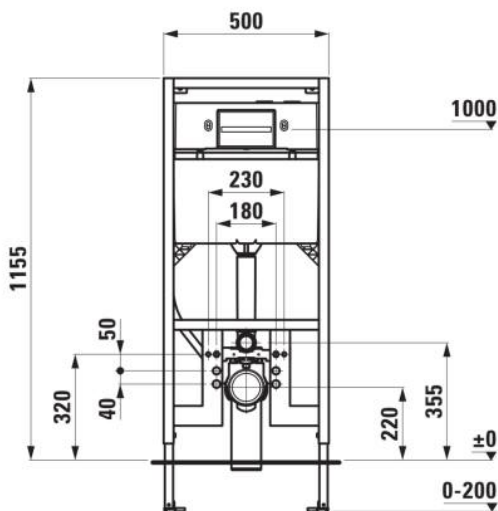

TECHNICAL DRAWINGS