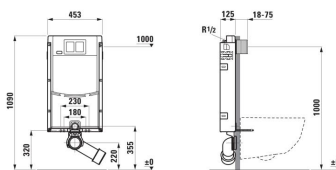

INEO

INEOLINK brickwall concealed cistern for wall-hung WC and shower WC

DIMENSIONS

| | |
|--------|---------|
| Length | 453 mm |
| Width | 125 mm |
| Height | 1090 mm |

Net weight (kg) : 6.98

Operating panel position : Frontal

Suitable for : Wall-hung WC

TECHNICAL DRAWINGS

INEO

INEO, a proven and well established installation system "made in Germany", puts LAUFEN's premium quality and convenience behind the wall too. The system with its prefabricated parts offers clever solutions for fast and uncomplicated installation for new construction or refurbishment.