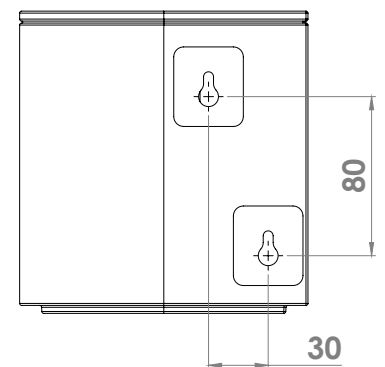

PRODUCT DETAILS

Dimensions 148x145x145 mm (LxWxH)

Weight 1,1 kg

Colors 

PMR standard compliant

SPECIFICATIONS

Unwinder base · Glazed ceramic
· Stainless steel metal axis

Removable lid Glazed ceramic with magnetic attachment

Toilet paper fit Suitable for almost all models on the market, except for the Jumbo model.

Maximum diameter: 135 mm
Maximum height: 120 mm

INSTALLATION

Wall mounting On tile, brick, plasterboard, wood, aminate.
With our wall mounting kit.

Not to be use: Hydrochloric acid, Ammonia,
White vinegar, Bleach,
Household acids

*Our plans indicate all the necessary dimensions, taking standard tolerances into account. These dimensions are indicative. The exact dimensions can only be taken from the finished product.