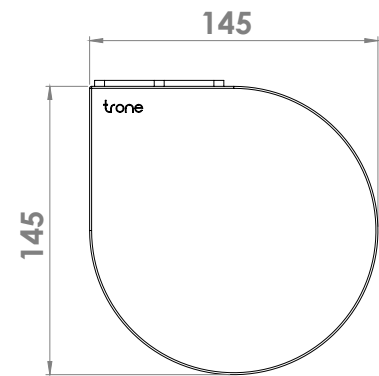

PRODUCT DETAILS

Dimensions 148x145x145 mm (LxWxH)

Weight 1,1 kg

Colors

PMR standard compliant

SPECIFICATIONS

Unwinder base · Glazed ceramic
· Stainless steel metal axis

Removable lid Glazed ceramic with magnetic attachment

Toilet paper fit Suitable for almost all models on the market, except for the Jumbo model.

Maximum diameter: 135 mm
Maximum height: 120 mm

INSTALLATION

Wall mounting On tile, brick, plasterboard, wood, aminate.
With our wall mounting kit.

On the floor or on a piece of furniture

Concealed fixings

KIT CONTENT

Supplied parts · Unwinder base
· Magnetic lid
· Wall fixture kit

MAINTENANCE

**pH-neutral products:
+ Non-abrasive sponge** Glass cleaner, Black soap,
Household alcohol

Not to be use: Hydrochloric acid, Ammonia,
White vinegar, Bleach,
Household acids

*Our plans indicate all the necessary dimensions, taking standard tolerances into account. These dimensions are indicative. The exact dimensions can only be taken from the finished product.