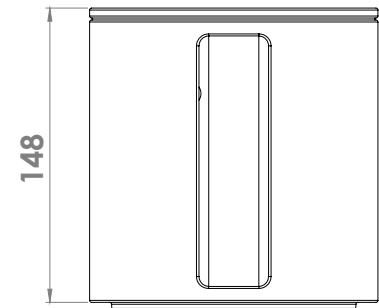

PRODUCT DETAILS

Dimensions 148x145x145 mm (LxWxH)

Weight 1,1 kg

Colors

PMR standard compliant

SPECIFICATIONS

Unwinder base · Glazed ceramic
· Stainless steel metal axis

Removable lid Glazed ceramic with magnetic attachment

Toilet paper fit Suitable for almost all models on the market, except for the Jumbo model.

Maximum diameter: 135 mm
Maximum height: 120 mm

INSTALLATION

Wall mounting On tile, brick, plasterboard, wood, aminate.
With our wall mounting kit.

On the floor or on a piece of furniture

Concealed fixings

KIT CONTENT

Supplied parts · Unwinder base
· Magnetic lid
· Wall fixture kit

MAINTENANCE

**pH-neutral products:
+ Non-abrasive sponge** Glass cleaner, Black soap,
Household alcohol

Not to be use: Hydrochloric acid, Ammonia,
White vinegar, Bleach,
Household acids

*Our plans indicate all the necessary dimensions, taking standard tolerances into account. These dimensions are indicative. The exact dimensions can only be taken from the finished product.