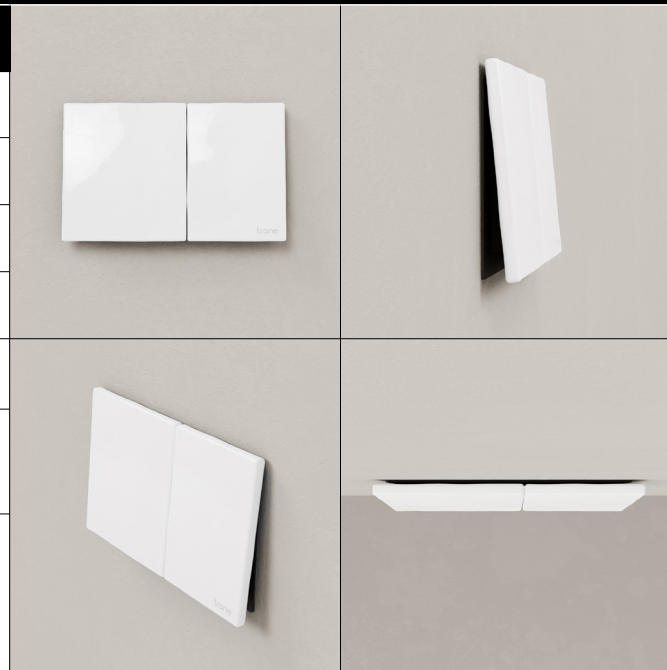

PRODUCTS DETAILS

Dimensions	250x155x32 (Lxlxh en mm)
Weight	1,5 Kg
Material	Ceramic - stainless steel
Colors	
Flush system	Dual flush plate
Fire resistance standard	Compatible with the «GEBERIT fire protection kit»
Frame compatibility:	Compatible • GEBERIT SIGMA 12 (UP320) • GEBERIT SIGMA 8 (UP720) Incompatible • GEBERIT DELTA • GEBERIT OMEGA • GEBERIT KAPPA • Other brands (Tece, Grohe, Villeroy & Boch, Vitra, Toto...)
Module compatibility:	Kaoline is not compatible with the GEBERIT DUOFRESH module.

SPECIFICATIONS

Flush plate for Sigma concealed cisterns by Geberit

Dual flush

Front actuation

Hidden fixings

Front face Glazed ceramic

Fixing frame Stainless steel

MAINTENANCE

pH-neutral products:
+ Non-abrasive sponge

Glass cleaner, Black soap,
Household alcohol

Not to be use:

Hydrochloric acid, Ammonia,
White vinegar, Bleach,
Household acids

KIT CONTENT

- Two ceramic façades
- Actuation rod kit

- Fixing frame
- Screw kit

*Our plans indicate all the necessary dimensions, taking standard tolerances into account. These dimensions are indicative. The exact dimensions can only be taken from the finished product.