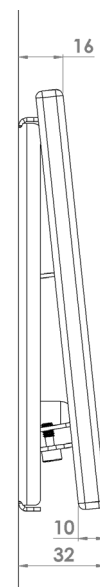

PRODUCTS DETAILS

Dimensions	250x155x32 (Lxlxh en mm)
Weight	1,5 Kg
Material	Ceramic - stainless steel
Colors	
Flush system	Dual flush plate
Fire resistance standard	Compatible with the «GEBERIT fire protection kit»
Frame compatibility:	<p>Compatible</p> <ul style="list-style-type: none"> • GEBERIT SIGMA 12 (UP320) • GEBERIT SIGMA 8 (UP720) <p>Incompatible</p> <ul style="list-style-type: none"> • GEBERIT DELTA • GEBERIT OMEGA • GEBERIT KAPPA • Other brands (Tece, Grohe, Villeroy & Boch, Vitra, Toto...)
Module compatibility:	Kaoline is not compatible with the GEBERIT DUOFRESH module.

SPECIFICATIONS

Flush plate for Sigma concealed cisterns by Geberit

Dual flush

Front actuation

Hidden fixings

Front face Glazed ceramic

Fixing frame Stainless steel

MAINTENANCE

- Fixing frame
- Screw kit

*Our plans indicate all the necessary dimensions, taking standard tolerances into account. These dimensions are indicative. The exact dimensions can only be taken from the finished product.