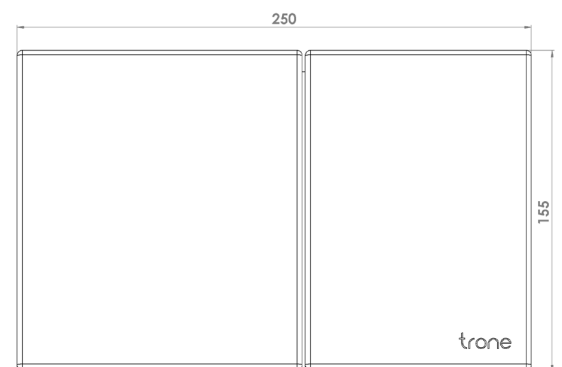

PRODUCTS DETAILS

Dimensions	250x155x32 (Lxlxh en mm)
Weight	1,5 Kg
Material	Ceramic - stainless steel
Colors	
Flush system	Dual flush plate
Fire resistance standard	Compatible with the «GEBERIT fire protection kit»
Frame compatibility:	Compatible • GEBERIT SIGMA 12 (UP320) • GEBERIT SIGMA 8 (UP720) Incompatible • GEBERIT DELTA • GEBERIT OMEGA • GEBERIT KAPPA • Other brands (Tece, Grohe, Villeroy & Boch, Vitra, Toto...)
Module compatibility:	Kaoline is not compatible with the GEBERIT DUOFRESH module.

SPECIFICATIONS

Flush plate for Sigma concealed cisterns by Geberit

Dual flush

Front actuation

Hidden fixings

Front face Glazed ceramic

Fixing frame Stainless steel

MAINTENANCE

pH-neutral products:
+ Non-abrasive sponge

Glass cleaner, Black soap,
Household alcohol

Not to be use:

Hydrochloric acid, Ammonia,
White vinegar, Bleach,
Household acids

KIT CONTENT

- Two ceramic façades
- Actuation rod kit

- Fixing frame
- Screw kit

*Our plans indicate all the necessary dimensions, taking standard tolerances into account. These dimensions are indicative. The exact dimensions can only be taken from the finished product.